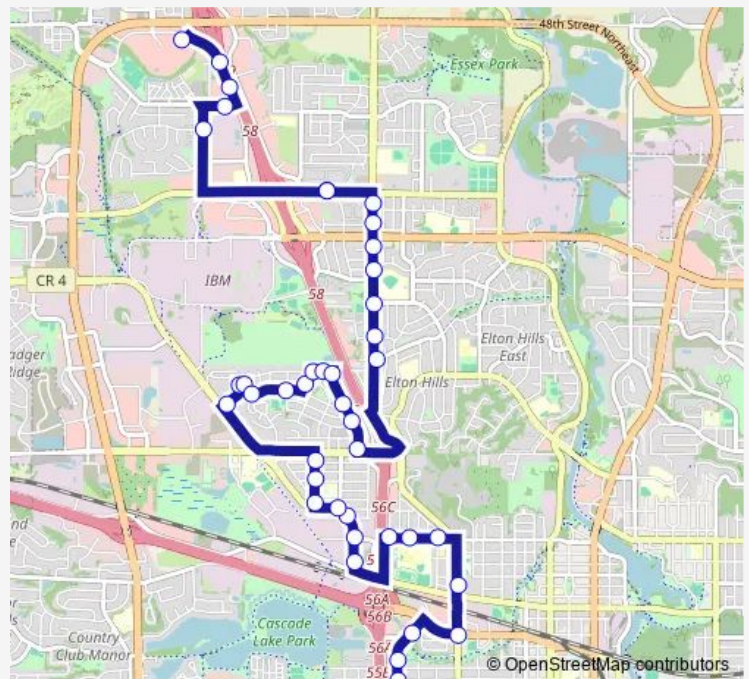

- Saint Mary's on 2nd Street and 13th Avenue Nw
- 1st St Southwest and 16th Avenue Southwest
- 16th Avenue Northwest and 1st Street Northwest
- Along 16th Avenue Northwest and 2nd Street Northwest
- Along 16th Avenue Northwest and East of 4th Street Northwest
- Civic Center Drive Northwest And 11th Avenue Northwest
- 11th Avenue Northwest and 9th Street Northwest
- 13th Avenue Northwest and 14th Street Northwest
- John Marshall High School
- 14 St Northwest and 16 1/2 Ave Northwest
- Valleyhigh Drive Northwest North Of 7th St Northwest
- Valleyhigh Drive Northwest and 14th Street Northwest
- Valleyhigh Drive Northwest and 15th Street Northwest
- Valleyhigh Drive Northwest and 19th Avenue Northwest
- 21st Avenue Northwest and Valleyhigh Drive Northwest
- 17th 1/2 Street Northwest and 21st Avenue Northwest
- 18th 1/2 Street Northwest and 21st Avenue Northwest
- Along 30th Avenue Northwest and East of Valleyhigh Drive Northwest
- 25th Street Northwest and 30th Avenue Northwest
- 25th St Northwest and 29th Avenue Northwest

Route schedule

Saint Mary's on 2nd Street and 13th Avenue Nw — Near West Frontage Rd and 55th Street Northwest

Monday	19:18-21:48
Tuesday	19:18-21:48
Wednesday	19:18-21:48
Thursday	19:18-21:48
Friday	19:18-21:48
Saturday	—
Sunday	—

Route info

Direction: Saint Mary's on 2nd Street and 13th Avenue Nw

Stops: 43

Trip Duration: 0 hour 32 min

25 Night NB — Route 25 Night Northbound **BusMaps**

24th Street Northwest and 28th 1/2 Avenue Northwest

24th Street Northwest and 25th Avenue Northwest

24th Avenue Northwest and 25th Street Northwest

26th Street Northwest and 24th Avenue Northwest

26th Street Northwest and 23rd Avenue Northwest

18th 1/2 Northwest and 26th Street Northwest