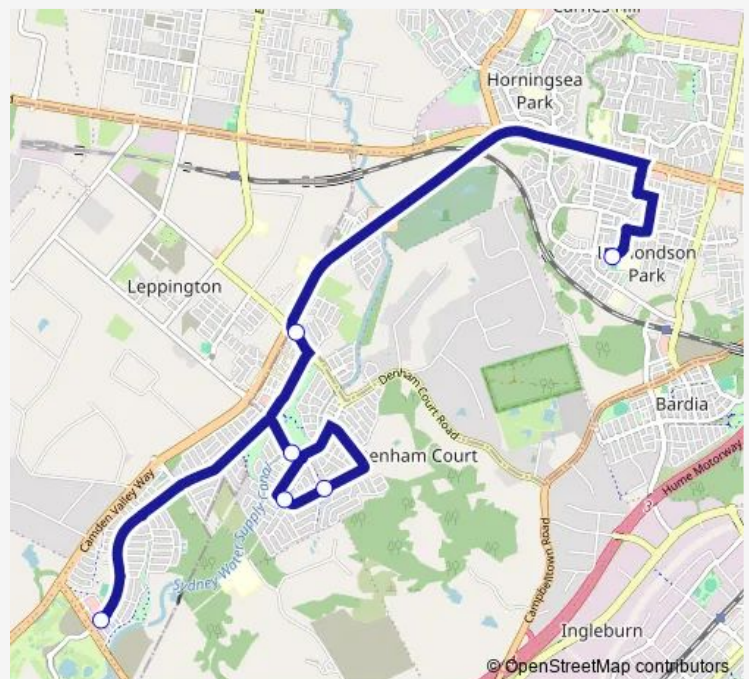

St Francis Catholic College, School Grounds

Denham Court Rd After Camden Valley Way

East Leppington Public School, Willowdale Dr

Fanflower Av Opp Wiregrass Av

Leppington House Dr At Willowdale Dr

Emerald Hills Bvd After Jadeite St

Route schedule

St Francis Catholic College, School Grounds — Emerald Hills Bvd After Jadeite St

Monday 15:10

Tuesday 15:10

Wednesday 15:10

Thursday 15:10

Friday —

Saturday —

Sunday —

Route info

Direction: St Francis Catholic College, School Grounds

Stops: 6

Trip Duration: 0 hour 40 min

4036 School Bus time schedules and route maps are available in an offline PDF at busmaps.com. Use the busmaps.com website to see live bus times, train schedule or subway schedule, and step-by-step directions for all public transit in Liverpool