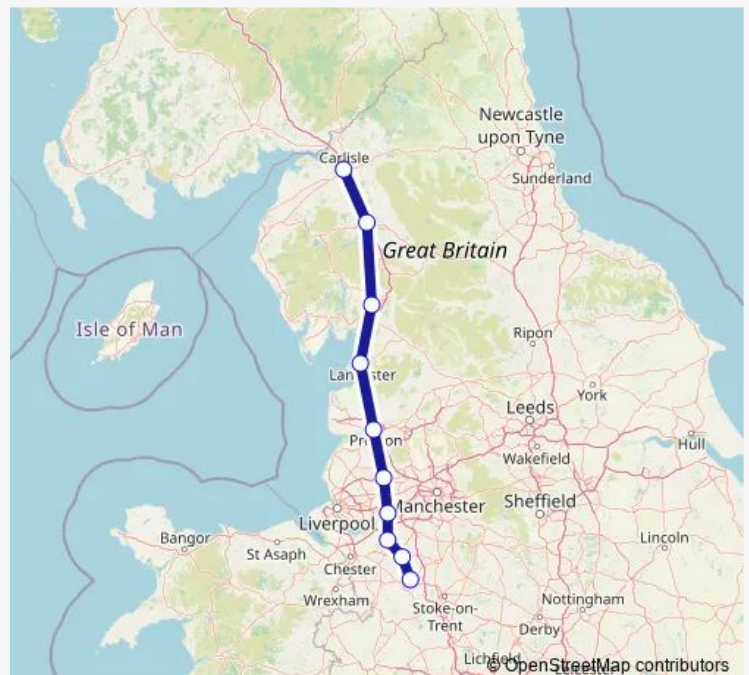

Rail Vt:Car->Cre VT train service from CAR to Cre

[Go to website](#)

Direction

Carlisle — Crewe

10 stops

[Open route schedule](#)

Carlisle

Penrith North Lakes

Oxenholme Lake District

Lancaster

Preston

Wigan North Western

Warrington Bank Quay

Acton Bridge

Winsford

Crewe

Route schedule

Carlisle — Crewe

Monday —

Tuesday —

Wednesday —

Thursday —

Friday —

Saturday —

Sunday 19:43-21:10

Route info

Direction: Carlisle

Stops: 10

Trip Duration: 2 hour 5 min

■ Vt:Car->Cre — VT train service from CAR to Cre

Vt:Car->Cre Rail time schedules and route maps are available in an offline PDF at busmaps.com. Use the busmaps.com website to see live bus times, train schedule or subway schedule, and step-by-step directions for all public transit in Wigan