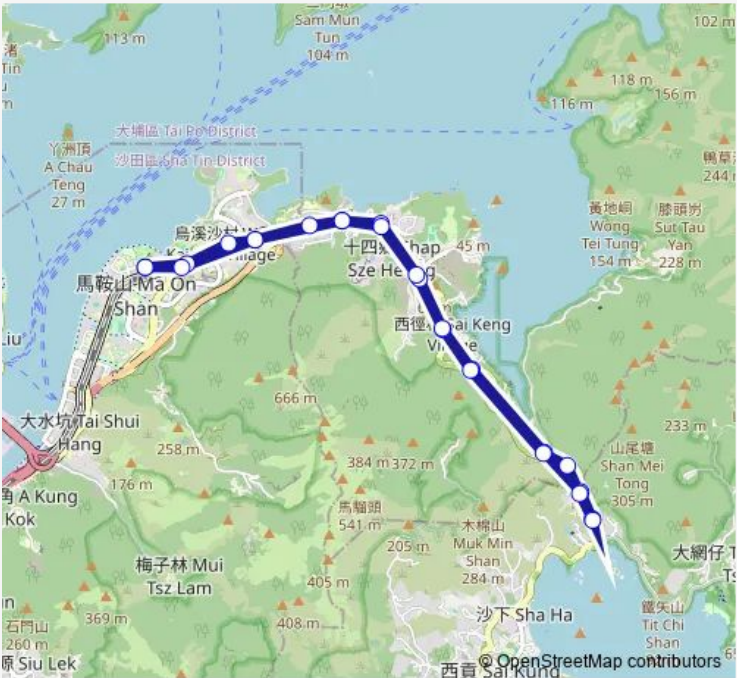

**Bus 807B MA ON Shan Station - Wong Chuk WAN (Circular)  
(Supplementary Service)**

[Go to website](#)

**Direction**  
 Bayshore Towers BUS Terminus|Bayshore Towers Public Transport Interchange — Bayshore Towers BUS Terminus|Bayshore Towers Public Transport Interchange

25 stops

[Open route schedule](#)

- Bayshore Towers BUS Terminus|Bayshore Towers Public Transport Interchange
- SAI SHA ROAD, OUTSIDE VILLA ATHENA
- SAI SHA ROAD, OUTSIDE WU KAI SHA NEW VILLAGE
- WU KAI SHA STATION BUS TERMINUS
- SAI SHA ROAD, OUTSIDE SYMPHONY BAY VILLA CONCERTO
- SAI SHA ROAD, NEAR SAI O
- SAI SHA ROAD, NEAR NAI CHUNG
- SAI SHA ROAD, NEAR TAI TUNG
- SAI SHA ROAD, NEAR SAI KENG
- SAI SHA ROAD, NEAR KEI LING HA
- SAI SHA ROAD, NEAR SHUI LONG WO
- SAI SHA ROAD, NEAR O TAU
- SAI SHA ROAD, NEAR WONG CHUK WAN
- SAI SHA ROAD, NEAR WONG CHUK WAN
- SAI SHA ROAD, NEAR O TAU
- SAI SHA ROAD, NEAR O TAU NEW VILLAGE
- SAI SHA ROAD, NEAR SHUI LONG WO
- SAI SHA ROAD, NEAR KEI LING HA
- SAI SHA ROAD, NEAR SAI KENG

**Route schedule**  
 Bayshore Towers BUS Terminus|Bayshore Towers Public Transport Interchange — Bayshore Towers BUS Terminus|Bayshore Towers Public Transport Interchange

Monday	05:45-19:45
Tuesday	05:45-19:45
Wednesday	05:45-19:45
Thursday	05:45-19:45
Friday	05:45-19:45
Saturday	05:45
Sunday	05:45

**Route info**

Direction: Bayshore Towers BUS Terminus|Bayshore Towers Public Transport Interchange

Stops: 25

Trip Duration: 0 hour 29 min

807B — MA ON Shan Station - Wong Chuk WAN (Circular) (Supplementary Service) **BusMaps**