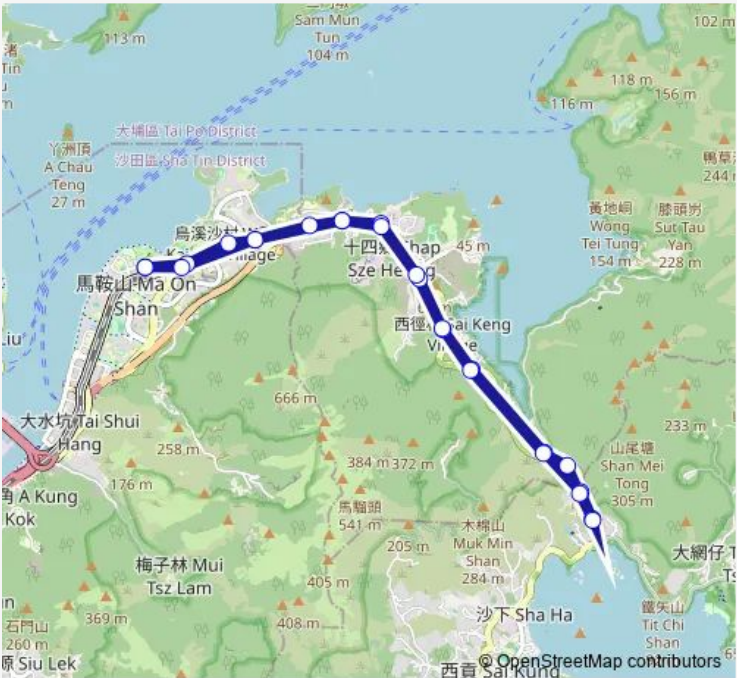

**Bus 807b MA ON Shan Station - Wong Chuk WAN (Circular)  
(Supplementary Service)**

[Go to website](#)

**Direction**  
 Bayshore Towers BUS Terminus|Bayshore Towers Public Transport Interchange — Bayshore Towers BUS Terminus|Bayshore Towers Public Transport Interchange

25 stops

[Open route schedule](#)

- Bayshore Towers BUS Terminus|Bayshore Towers Public Transport Interchange
- SAI SHA Road, Outside Villa Athena|Sai SHA Road, Outside Villa Athena
- SAI SHA Road, Outside WU KAI SHA NEW Village
- WU KAI SHA Station BUS Terminus
- SAI SHA Road, Outside Symphony BAY Villa Concerto
- SAI SHA Road, Near SAI O
- SAI SHA Road, Near NAI Chung
- SAI SHA Road, Near TAI Tung
- SAI SHA Road, Near SAI Keng
- SAI SHA Road, Near KEI Ling Ha
- SAI SHA Road, Near Shui Long Wo
- SAI SHA Road, Near O Tau
- SAI SHA Road, Near Wong Chuk Wan
- SAI SHA Road, Near Wong Chuk Wan
- SAI SHA Road, Near O Tau
- SAI SHA Road, Near O TAU NEW Village
- SAI SHA Road, Near Shui Long Wo
- SAI SHA Road, Near KEI Ling Ha
- SAI SHA Road, Near SAI Keng

**Route schedule**  
 Bayshore Towers BUS Terminus|Bayshore Towers Public Transport Interchange — Bayshore Towers BUS Terminus|Bayshore Towers Public Transport Interchange

Monday	05:45-19:45
Tuesday	05:45-19:45
Wednesday	05:45-19:45
Thursday	05:45-19:45
Friday	05:45-19:45
Saturday	05:45
Sunday	05:45

**Route info**

Direction: Bayshore Towers BUS Terminus|Bayshore Towers Public Transport Interchange

Stops: 25

Trip Duration: 0 hour 43 min

807b — MA ON Shan Station - Wong Chuk WAN (Circular) (Supplementary Service) **BusMaps**