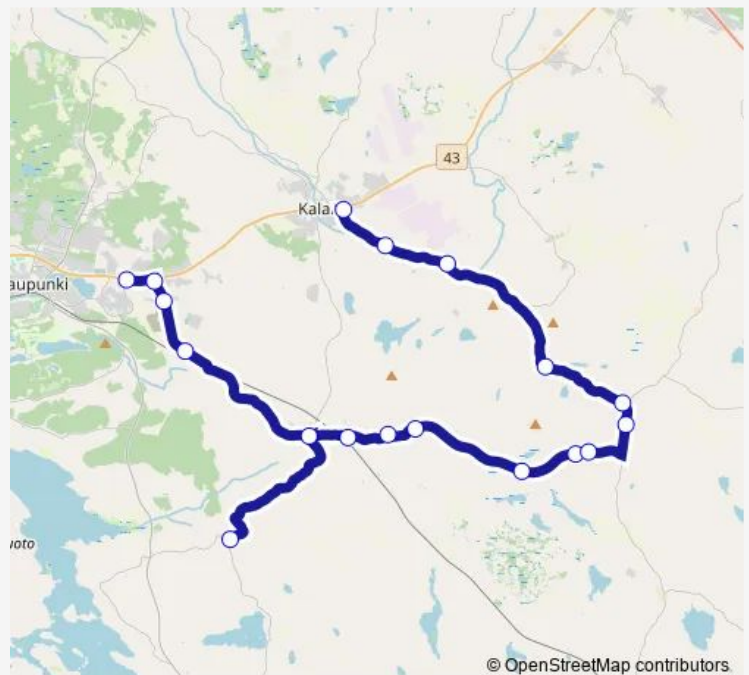

Sanno I — Hallitie

Monday 07:50

Tuesday 07:50

Wednesday 07:50

Thursday 07:50

Friday 07:50

Saturday —

Sunday —

**Route info**

Direction: Sanno I

Stops: 18

Trip Duration: 0 hour 50 min

© OpenStreetMap contributors

■ 631B — Petes-Vahterus-Sairinen-Kalanti

**BusMaps**

631B Bus time schedules and route maps are available in an offline PDF at [busmaps.com](https://busmaps.com). Use the [busmaps.com](https://busmaps.com) website to see live bus times, train schedule or subway schedule, and step-by-step directions for all public transit in Uusikaupunki