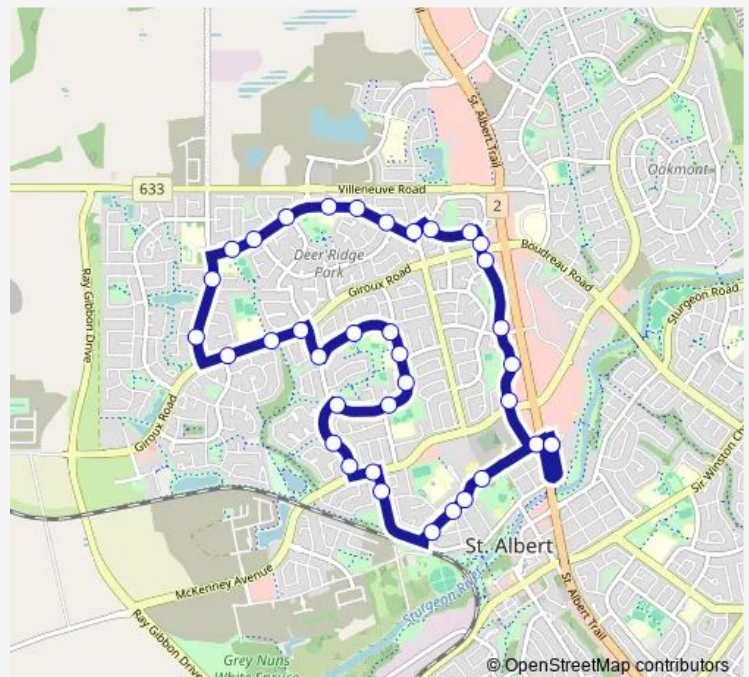

Giroux Rd & Bellerose High School

Giroux Rd & Lockhart Dr

Lockhart Dr & Lodgepole Cr

Route schedule

St. Albert Centre Exchange — St. Albert Centre Exchange

Monday 05:20-18:15

Tuesday 05:20-18:15

Wednesday 05:20-18:15

Thursday 05:20-18:15

Friday 05:20-18:15

Saturday 06:03-17:58

Sunday —

Route info

Direction: St. Albert Centre Exchange

Stops: 37

Trip Duration: 0 hour 28 min

A5 — Deer Ridge - Lacombe

Larose Dr & Lorraine Cr

Larose Dr & Larson Ave

Larose Dr & Leddy Ave

Larose Dr & Lawrence Cr

Larose Dr & Langley Ave

Larose Dr & Laydon Dr

Laydon Dr & Lafonde Cr

Laydon Dr & Lester Cr

McKenney Ave & Mission Ave

Mission Ave & Morgan Cr

St Vital Ave & Mural Cres

St Vital Ave & Mission Pl

St Vital Ave & Mt Royal Dr

St Vital Ave & Youville Home

St Vital Ave & St Albert Trail