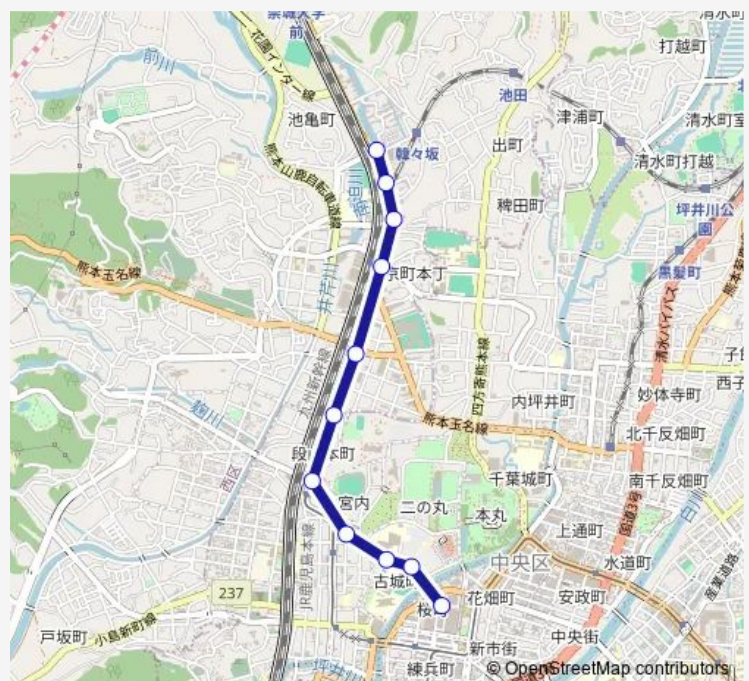

Saturday —

Sunday —

Route info

Direction: 上熊本営業所

Stops: 11

Trip Duration: 0 hour 13 min

■ U1-1 : 上熊本営業所→上熊本駅→段山→
桜町バスターミナル

Bus time schedules and route maps are available in an offline PDF at busmaps.com. Use the busmaps.com website to see live bus times, train schedule or subway schedule, and step-by-step directions for all public transit in Kumamoto