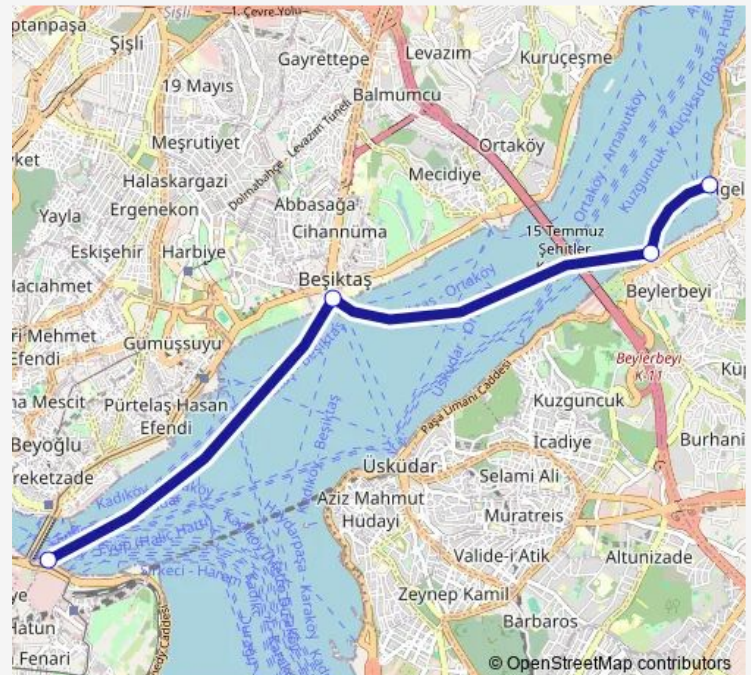

Ferry BĞZ-22 Boğaza Gidiş

[Go to website](#)

Direction

Eminönü-Boğaz Şh. — Çengelköy Şh.

4 stops

[Open route schedule](#)

Eminönü-Boğaz Şh.

Beşiktaş-Üsküdar Şh.

Beylerbeyi Şh.

Çengelköy Şh.

Route schedule

Eminönü-Boğaz Şh. — Çengelköy Şh.

Monday 17:15

Tuesday 17:15

Wednesday 17:15

Thursday 17:15

Friday 17:15

Saturday —

Sunday —

Route info

Direction: Eminönü-Boğaz Şh.

Stops: 4

Trip Duration: 0 hour 40 min

■ BĞZ-22 — Boğaza Gidiş