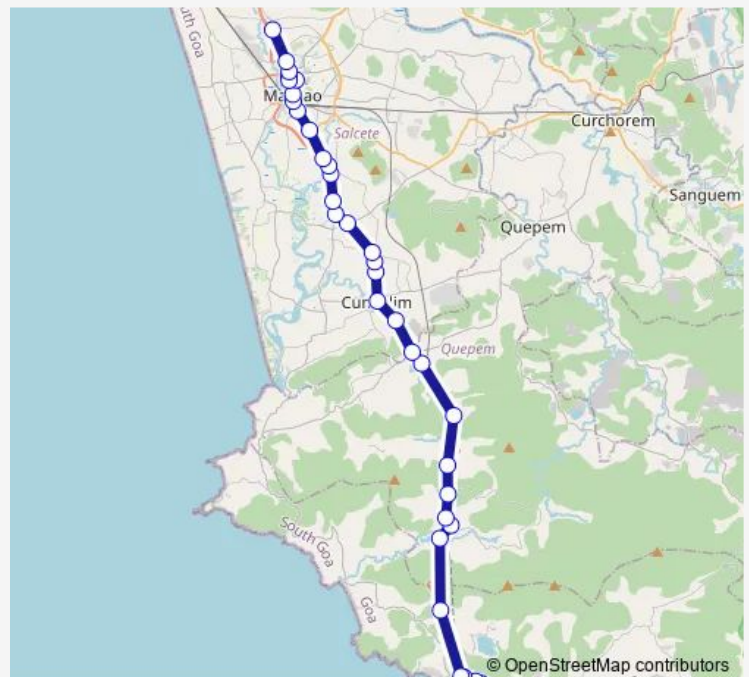

Bus MRG35 Margao - Rajbag

[Go to website](#)

Direction

Rajbag — Gorvootti

36 stops

[Open route schedule](#)

- Rajbag
- Pansulem
- Cancona Market
- Canacona KTC Bus Stand
- Char rasta
- Gullem
- Gulem School
- Polakade
- Barcem Market
- Pisornem
- Paddi
- Godeval
- Bendordem
- Balli Railway Station
- Balli
- Demani
- Cuncolim
- Cancnamoddi
- Pazorkoni Workhardt Hospital
- Pazorkoni
- Danewadi

Route schedule

Rajbag — Gorvootti

Monday	05:30
Tuesday	05:30
Wednesday	05:30
Thursday	05:30
Friday	05:30
Saturday	05:30
Sunday	05:30

Route info

Direction: Rajbag

Stops: 36

Trip Duration: 1 hour 15 min

■ MRG35 — Margao - Rajbag

© OpenStreetMap contributors
BusMaps

Chinchinim, Cuncolim Junction

Sirlim

Dramapur, Navelim

Jacknibandh

Fradilem

Navelim

Shirvodem Junction