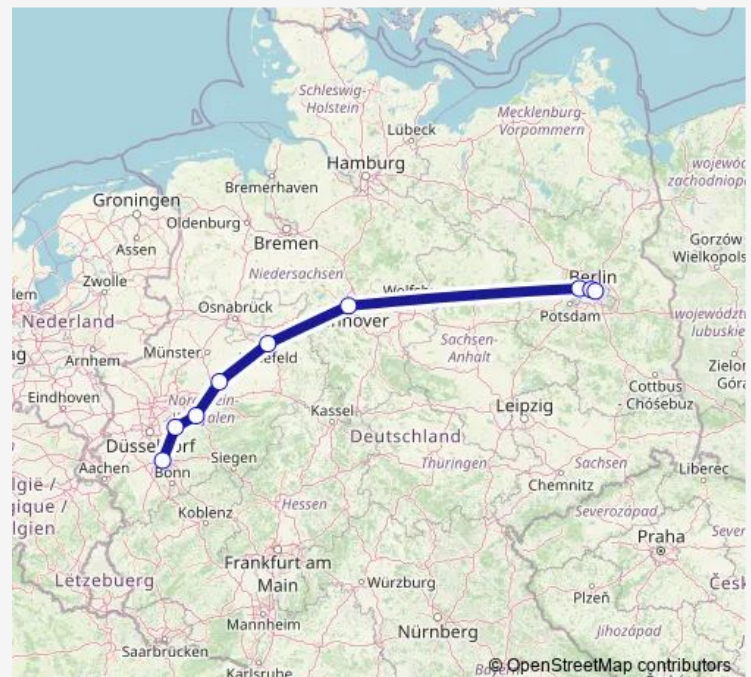

### Direction

undefined — undefined

0 stops

[Open route schedule](#)

### Route schedule

undefined — undefined

Monday 08:48

Tuesday 08:48

Wednesday 08:48

Thursday 08:48

Friday 08:48

Saturday 08:48

### Route info

Direction:

Stops: 0

Trip Duration: – min

ICE 555

**Direction**

Köln Hbf — Berlin Ostbahnhof

9 stops

[Open route schedule](#)

Köln Hbf

Wuppertal Hbf

Hagen Hbf

Hamm(Westf)

Bielefeld Hbf

Hannover Hbf

Berlin-Spandau