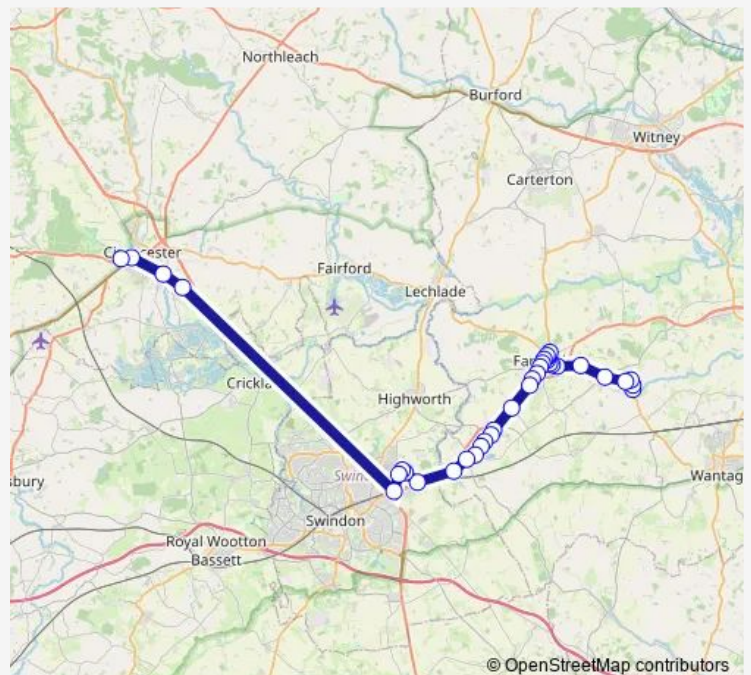

### Route schedule

High Street — College Grounds (Scholars & Staff Only)

Monday 07:19

Tuesday 07:19

Wednesday 07:19

Thursday 07:19

Friday 07:19

Saturday —

### Route info

Direction: High Street

Stops: 36

Trip Duration: 1 hour 26 min

■ C6 — Stanford in the Vale - Cirencester College

Axis Road

Northford Hill

Military College of Science