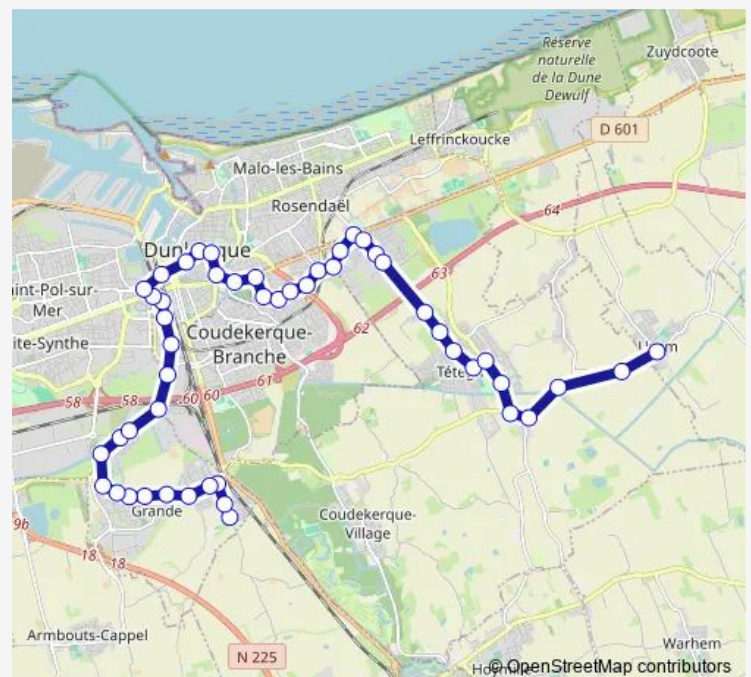

Dunkerque Gare

### Route schedule

Cappelle LA Grande Croizat — Place D'Uxem

Monday	05:24-21:23
Tuesday	05:24-21:23
Wednesday	05:24-21:23
Thursday	05:24-21:23
Friday	05:24-21:23
Saturday	05:24-21:23
Sunday	08:22-20:32

### Route info

Direction: Cappelle LA Grande Croizat

Stops: 49

Trip Duration: 0 hour 54 min

■ C6 — Cappelle-LA-Grande Croizat - Teteghem Vandermeersch Cimetiere

Republique

Jean Bart

Royer