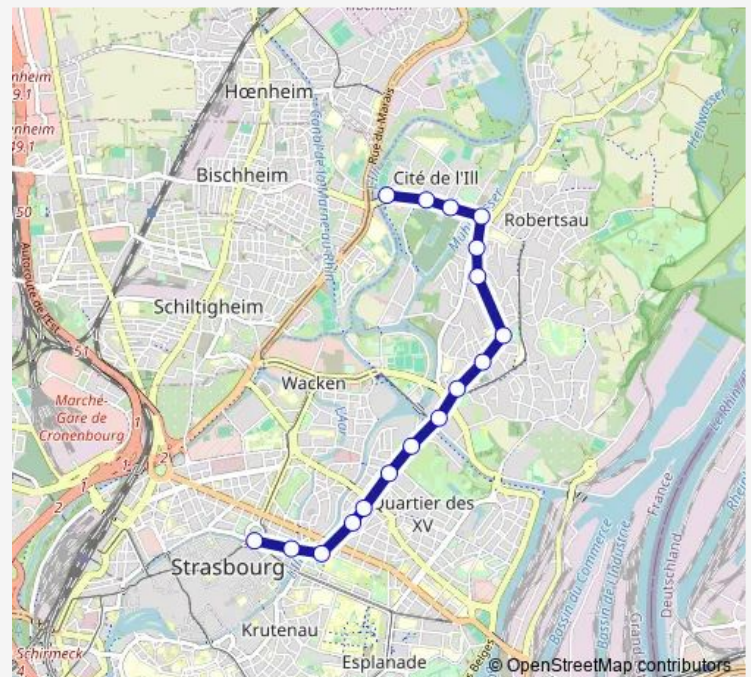

### Route schedule

Pont Phario — République

Monday	05:12-00:19 <sup>+1</sup>
Tuesday	05:12-00:19 <sup>+1</sup>
Wednesday	05:12-00:19 <sup>+1</sup>
Thursday	05:12-00:19 <sup>+1</sup>
Friday	05:12-00:19 <sup>+1</sup>
Saturday	05:12-00:19 <sup>+1</sup>
Sunday	06:00-00:19 <sup>+1</sup>

### Route info

Direction: Pont Phario

Stops: 17

Trip Duration: 0 hour 23 min

## Direction

République — Pont Phario

17 stops

[Open route schedule](#)

République

Liberté

Brant Université

Clinique de l'Orangerie

## Route schedule

République — Pont Phario

Monday	05:42-00:46 <sup>+1</sup>
Tuesday	05:42-00:46 <sup>+1</sup>
Wednesday	05:42-00:46 <sup>+1</sup>
Thursday	05:42-00:46 <sup>+1</sup>
Friday	05:42-00:46 <sup>+1</sup>
Saturday	05:42-00:46 <sup>+1</sup>
Sunday	06:28-00:46 <sup>+1</sup>