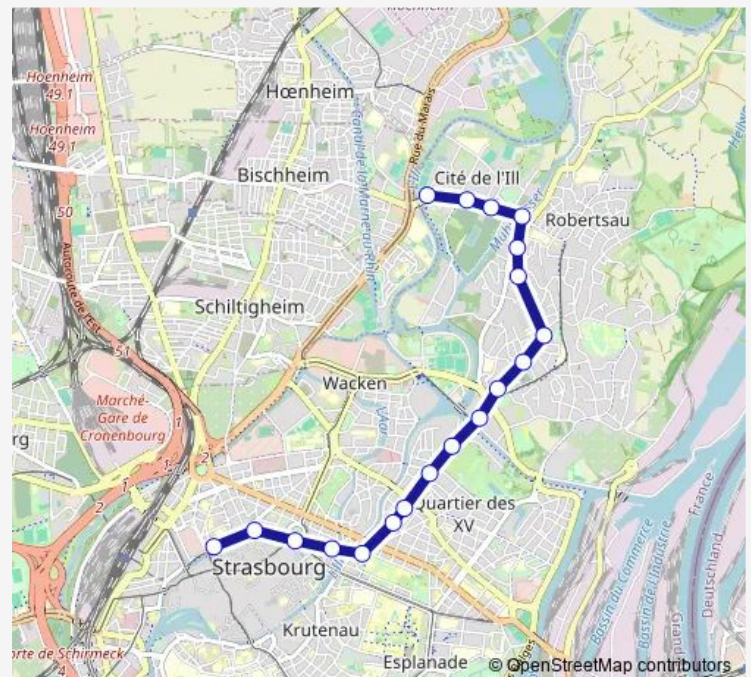

Les Halles - Pont de Paris

Route schedule

Pont Phario — Les Halles - Pont de Paris

| | |
|-----------|---------------------------|
| Monday | 05:12-00:19 ⁺¹ |
| Tuesday | 05:12-00:19 ⁺¹ |
| Wednesday | 05:12-00:19 ⁺¹ |
| Thursday | 05:12-00:19 ⁺¹ |
| Friday | 05:12-00:19 ⁺¹ |
| Saturday | 05:12-00:19 ⁺¹ |
| Sunday | 06:00-00:19 ⁺¹ |

Route info

Direction: Pont Phario

Stops: 19

Trip Duration: 0 hour 28 min

C6 — Pont Phario - Les Halles

Direction

Robertsau Sainte Anne — Les Halles - Pont de Paris

18 stops