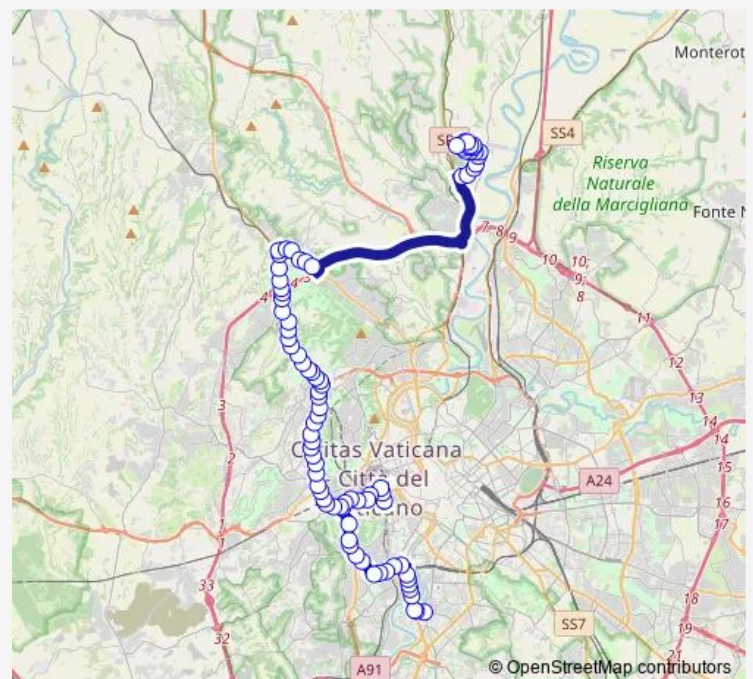

### Route schedule

Cimitero Flaminio — Baldelli (MB)

Monday	—
Tuesday	—
Wednesday	—
Thursday	—
Friday	—
Saturday	10:15-17:00
Sunday	10:15-17:00

### Route info

Direction: Cimitero Flaminio

Stops: 68

Trip Duration: 2 hour 13 min

■ C6

BusMaps

Trionfale/Piancastelli (FL3)

Trionfale/Ciampoli