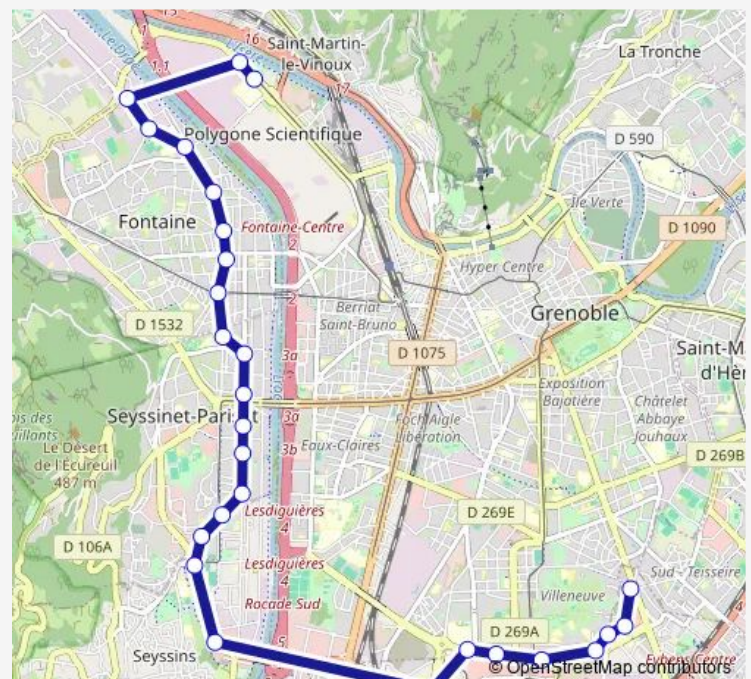

### Route schedule

Grenoble, Oxford — Eybens, Maisons Neuves

Monday 05:10-23:25

Tuesday 05:10-00:05<sup>+1</sup>

Wednesday 05:10-23:25

Thursday 05:10-23:25

Friday 05:10-23:25

Saturday 05:30-23:25

### Route info

Direction: Grenoble, Oxford

Stops: 27

Trip Duration: 0 hour 45 min

C6 — Grenoble Oxford / Eybens Maisons Neuves

Grenoble, Edmond Esmonin

Grenoble, Grand'place

Grenoble, Raymond Chanas