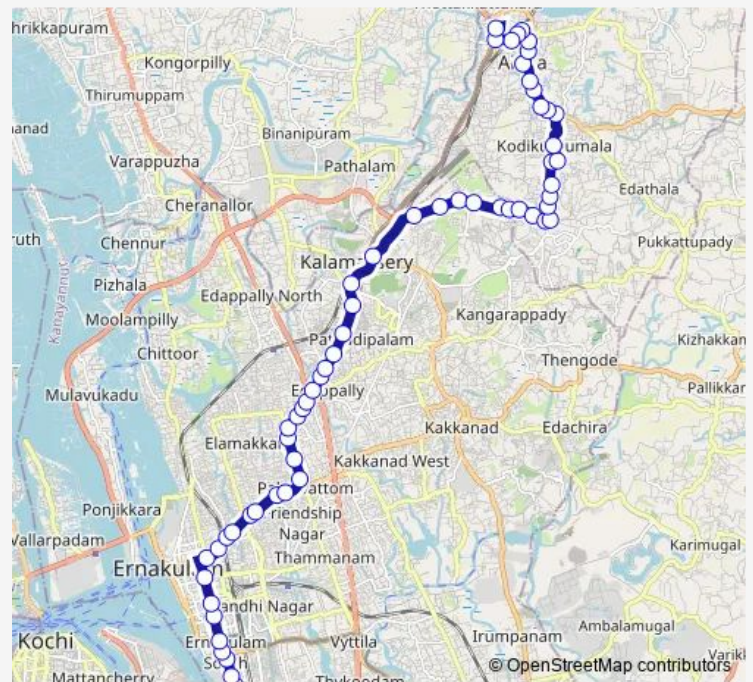

Thursday 06:00

Friday 06:00

Saturday 06:00

Sunday 06:00

Route info

Direction: Thevara Junction

Stops: 63

Trip Duration: 1 hour 17 min

Route schedule

Aluva — Thevara Junction

Monday 06:00

Tuesday 06:00

Wednesday 06:00

Thursday 06:00

Friday 06:00

Saturday 06:00