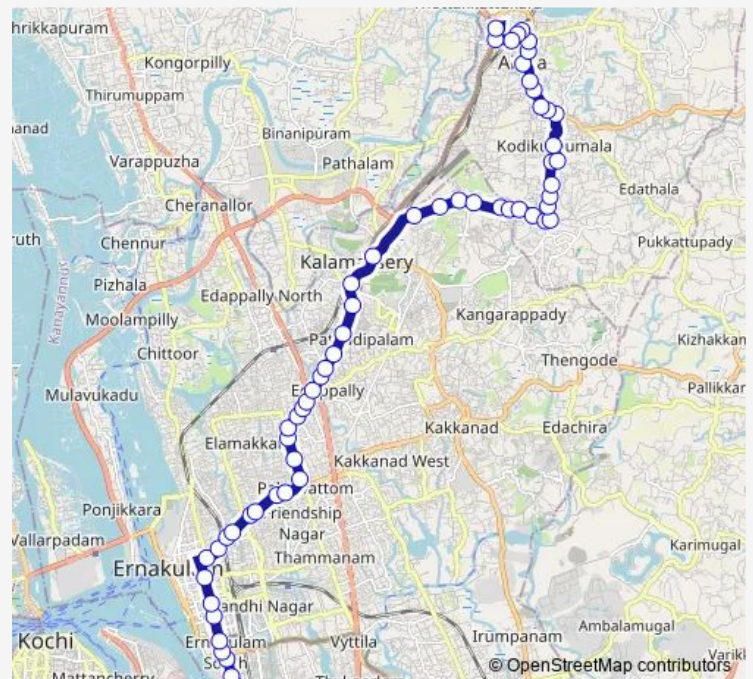

### Route schedule

Thevara Junction — Aluva

Monday 06:00

Tuesday 06:00

Wednesday 06:00

Thursday 06:00

Friday 06:00

Saturday 06:00

### Route info

Direction: Thevara Junction

Stops: 63

Trip Duration: 1 hour 17 min

Aluva ↔ Thevara (via NAD and Padma)

Govt High School  
Changampuzha Park  
Postoffice  
Edapally Palli  
Edappally  
Edappally Junction  
Edappally Lulu  
Edappally Toll  
Koonamthai  
Pathadipalam  
Municipal Town Hall  
South Kalamassery  
HMT Junction  
Kendriya Vidhyalayam  
Ambalapady  
Peringazha  
Ayudha Vihar  
Shanthigiri  
Pullalikkara  
NAD Signal  
Chaleppally  
Thorappu Junction  
Kuzhikkattukara  
Varnam Nagar  
kombara  
Adivaram  
Dynamic  
Valavu  
Kodikuthmala

Medical Trust Hospital

Ravipuram

Cochin Shipyard Main Gate

Atlantis

Cochin Shipyard

Thevara Junction

Bus time schedules and route maps are available in an offline PDF at [busmaps.com](https://busmaps.com). Use the [busmaps.com](https://busmaps.com) website to see live bus times, train schedule or subway schedule, and step-by-step directions for all public transit in *Alwaye*