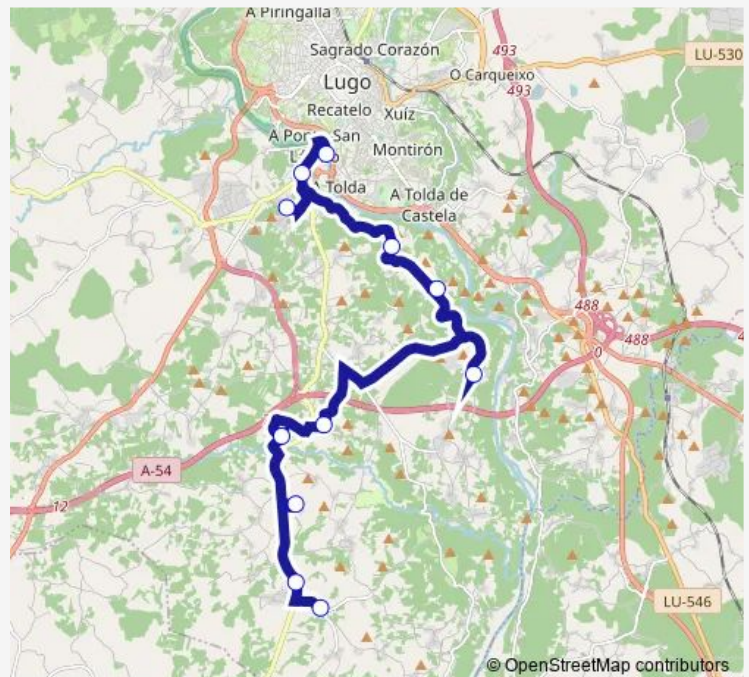

**Bus XG890018 Ceip A Ponte-S. Xoan do Campo (dársena)**[Go to website](#)**Direction**

S. Xoan DO Campo (Dársena — Ceip A Ponte)

11 stops

[Open route schedule](#)

S. Xoan DO Campo (Dársena)

O Mallarego Dársena

Ceip A Ponte

**Route schedule**

S. Xoan DO Campo (Dársena — Ceip A Ponte)

Monday 08:50

Tuesday 08:50

Wednesday 08:50

Thursday —

Friday 08:50

Saturday —

Sunday —

**Route info**

Direction: S. Xoan DO Campo (Dársena)

Stops: 11

Trip Duration: 0 hour 40 min

■ XG890018 — Ceip A Ponte-S. Xoan do Campo (dársena) **BusMaps**

XG890018 Bus time schedules and route maps are available in an offline PDF at [busmaps.com](https://busmaps.com). Use the [busmaps.com](https://busmaps.com) website to see live bus times, train schedule or subway schedule, and step-by-step directions for all public transit in Lugo

The schedule is provided in the local timezone. Times with "(+1)" indicate departures on the next day.

PDF file created on 2025-01-16

2024 BusMaps.com - All Rights Reserved