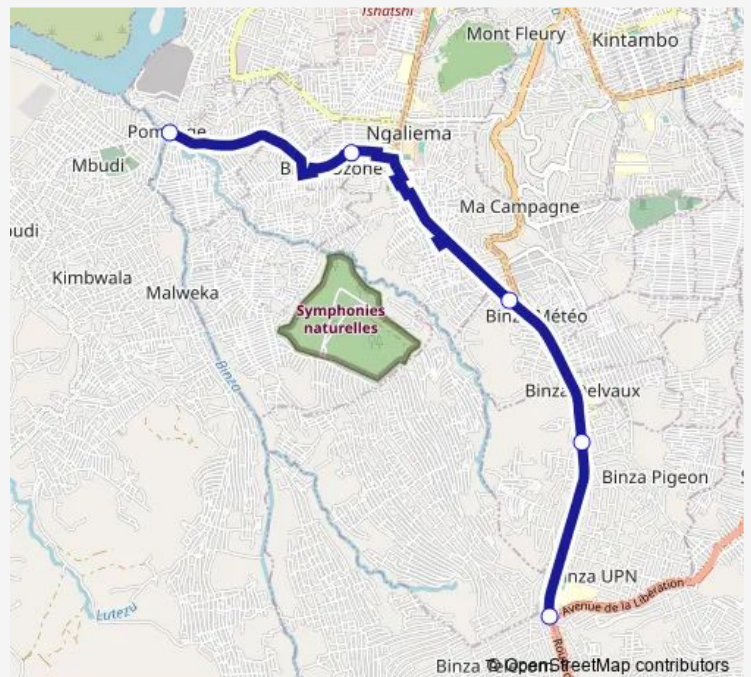

unknown

city train

unknown

Route schedule

unknown — unknown

Monday 07:30

Tuesday 07:30

Wednesday 07:30

Thursday 07:30

Friday 07:30

Saturday —

Sunday —

Route info

Direction: unknown

Stops: 5

Trip Duration: 0 hour 44 min

■ Upn_ TO _ Pompage

Direction

unknown — unknown

11 stops

[Open route schedule](#)

unknown

maternite

lalou

Sunday —

Route info

Direction: unknown

Stops: 11

Trip Duration: 1 hour 3 min

Direction

unknown — unknown

6 stops