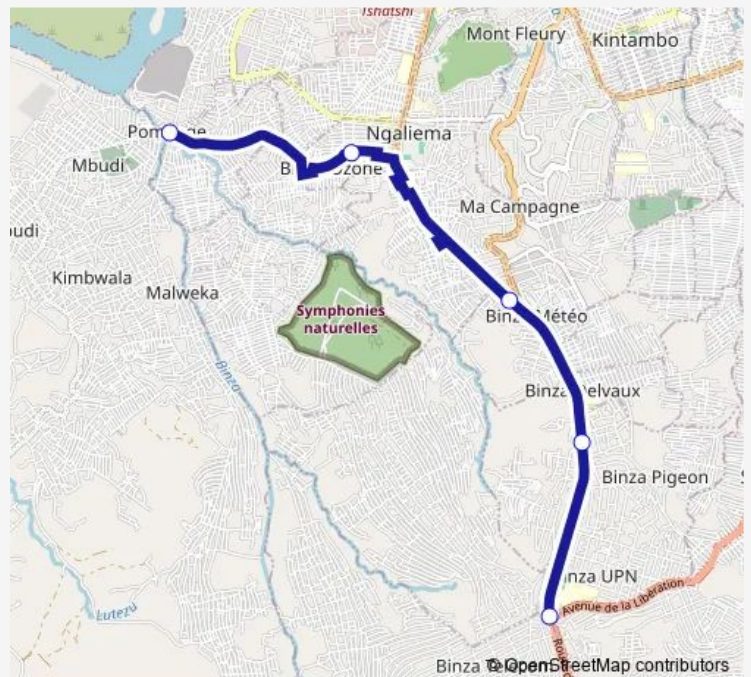

### Route schedule

unknown — unknown

Monday 07:30

Tuesday 07:30

Wednesday 07:30

Thursday 07:30

Friday 07:30

Saturday —

### Route info

Direction: unknown

Stops: 5

Trip Duration: 0 hour 44 min

■ Upn\_ TO \_ Pompage

**Direction**

unknown — unknown

11 stops

Wednesday 20:03

Thursday 20:03

Friday 20:03

Saturday —

Sunday —

**Route info**

Direction: unknown

Stops: 11

Trip Duration: 1 hour 3 min

**Direction**

unknown — unknown

6 stops

[Open route schedule](#)

unknown

église

dgc