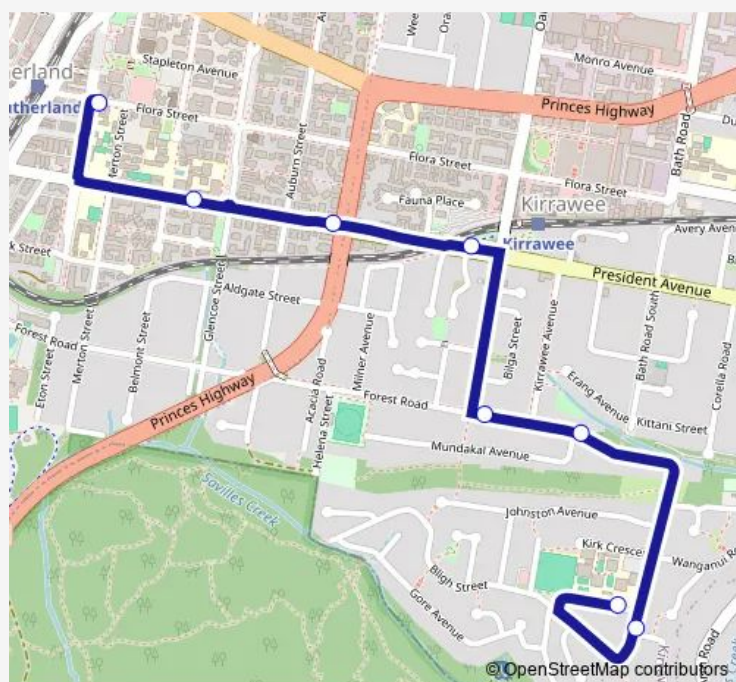

School Bus S244 Sutherland Station to Kirrawee Hs

[Go to website](#)

**Direction**

Sutherland Station, Flora St, Stand F — Kirrawee High School, Duneba Av

8 stops

[Open route schedule](#)

Sutherland Station, Flora St, Stand F

St Patricks College, President Av

President Av At Acacia Road

Pollard Park, President Av

Oak Rd At Forest Rd

Percy Miles Villa, Forest Rd

Hunter St At Tulong Pl

Kirrawee High School, Duneba Av

Route schedule

Sutherland Station, Flora St, Stand F — Kirrawee High School, Duneba Av

Monday	07:40
Tuesday	07:40
Wednesday	07:40
Thursday	07:40
Friday	07:40
Saturday	—
Sunday	—

Route info

Direction: Sutherland Station, Flora St, Stand F

Stops: 8

Trip Duration: 0 hour 7 min

S244 — Sutherland Station to Kirrawee Hs

S244 School Bus time schedules and route maps are available in an offline PDF at [busmaps.com](https://busmaps.com). Use the [busmaps.com](https://busmaps.com) website to see live bus times, train schedule or subway schedule, and step-by-step directions for all public transit in Sydney