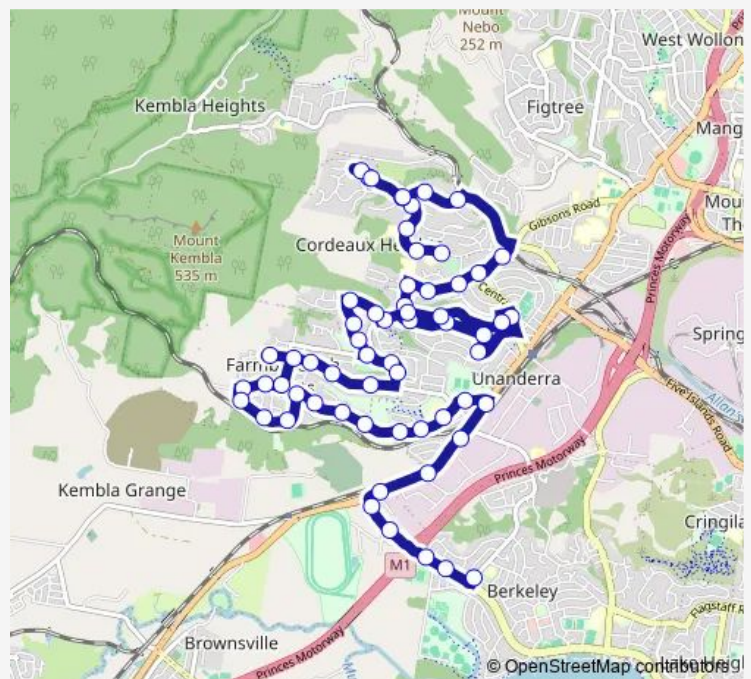

Beatus St Opp Beverley Av

Beatus St After Adams Av

Beatus St Before Tresnan Av

Tresnan Av At Blackman Pde

Route schedule

Unanderra Public School, Derribong Dr — Nolan St Opp West Berkeley Shops

Monday	15:20
Tuesday	15:20
Wednesday	15:20
Thursday	15:20
Friday	15:20
Saturday	—
Sunday	—

Route info

Direction: Unanderra Public School, Derribong Dr

Stops: 61

Trip Duration: 0 hour 48 min

S244 — Unanderra PS to Nolan St af Northcliffe Dr

West Illawarra RSL Club, Central Rd

Hargraves St Opp St Pius X Primary School