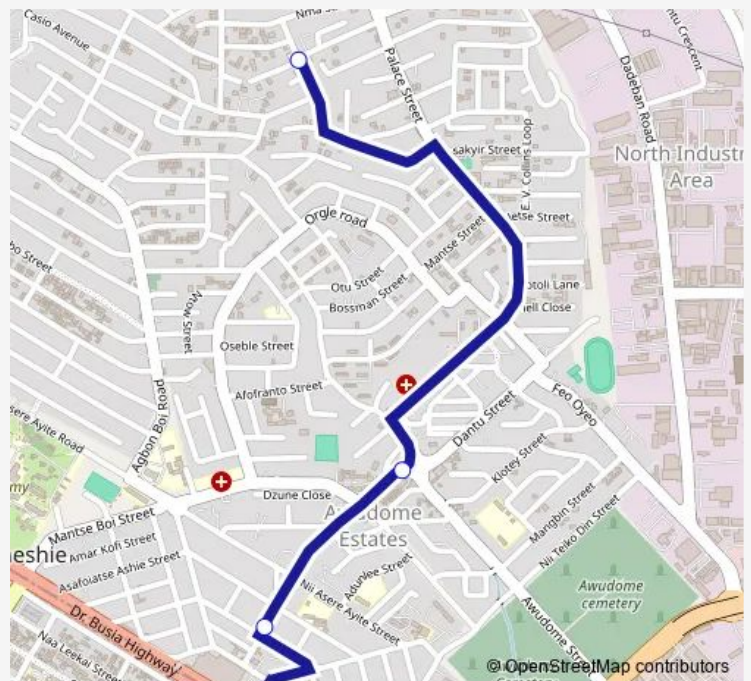

Bus 288B Swanlake Laststop to Kaneshie Mkt Cmplx

[Go to website](#)

Direction

Terminal Swanlake Laststop — Terminal Kaneshie Mkt Cmplx

4 stops

[Open route schedule](#)

Terminal Swanlake Laststop

Awudome Roundabout

Curve 288

Terminal Kaneshie Mkt Cmplx

Route schedule

Terminal Swanlake Laststop — Terminal Kaneshie Mkt Cmplx

Monday	13:59
Tuesday	13:59
Wednesday	13:59
Thursday	13:59
Friday	13:59
Saturday	13:59
Sunday	13:59

Route info

Direction: Terminal Swanlake Laststop

Stops: 4

Trip Duration: 0 hour 11 min

■ 288B — Swanlake Laststop to Kaneshie Mkt Cmplx

288B Bus time schedules and route maps are available in an offline PDF at busmaps.com. Use the busmaps.com website to see live bus times, train schedule or subway schedule, and step-by-step directions for all public transit in Accra