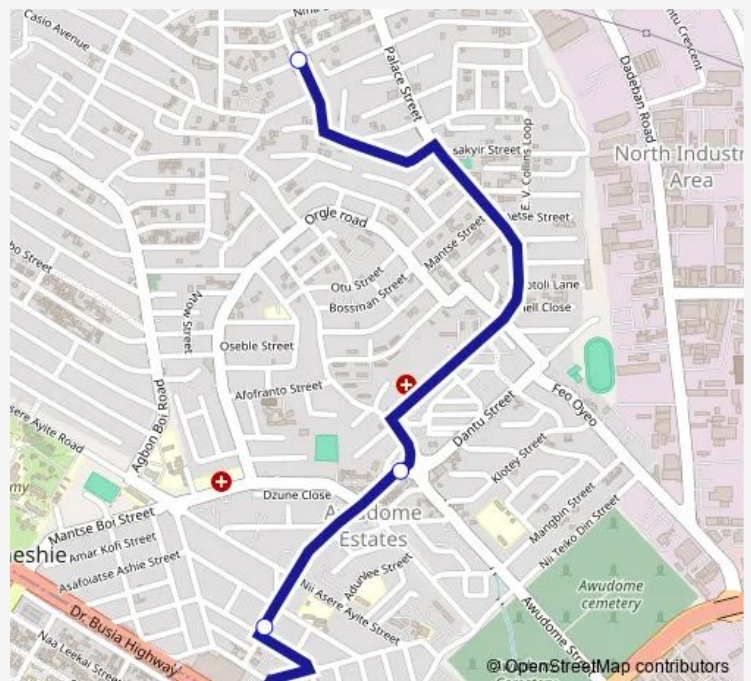

Bus 288b Swanlake Laststop to Kaneshie Mkt Cmplx

[Go to website](#)

Direction

Terminal Swanlake Laststop — Terminal Kaneshie Mkt Cmplx

4 stops

[Open route schedule](#)

Terminal Swanlake Laststop

Awudome Roundabout

Curve 288

Terminal Kaneshie Mkt Cmplx

Route schedule

Terminal Swanlake Laststop — Terminal Kaneshie Mkt Cmplx

Monday	13:59
Tuesday	13:59
Wednesday	13:59
Thursday	13:59
Friday	13:59
Saturday	13:59
Sunday	13:59

Route info

Direction: Terminal Swanlake Laststop

Stops: 4

Trip Duration: 0 hour 11 min

■ 288b — Swanlake Laststop to Kaneshie Mkt Cmplx

288b Bus time schedules and route maps are available in an offline PDF at busmaps.com. Use the busmaps.com website to see live bus times, train schedule or subway schedule, and step-by-step directions for all public transit in Accra