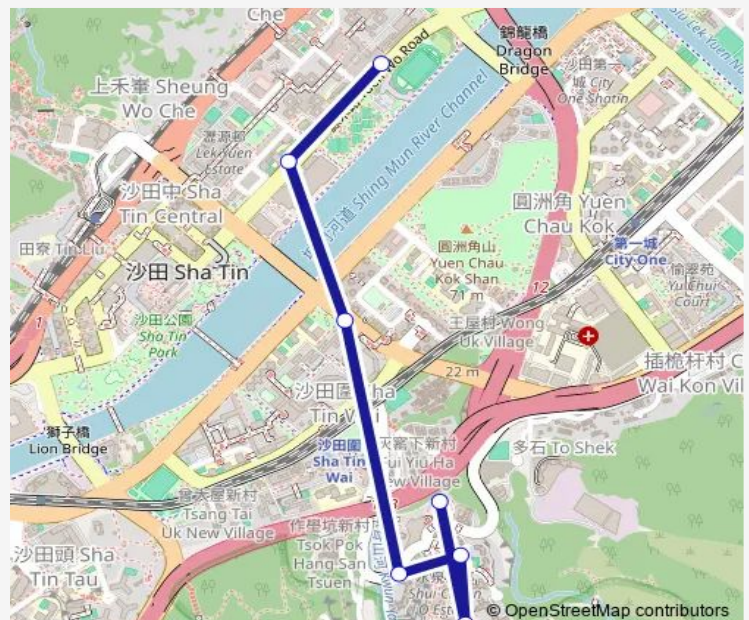

7 stops

[Open route schedule](#)

[Ctb] Shui Chuen O Estate[[Kmb+Ctb] Shui Chuen O BUS Terminus/
Shui Chuen O Estate[[Kmb] Shui Chuen O B/T][Lwb] Shui Chuen O B/T

[Kmb] Ling Chuen House

[Kmb] Long Chuen House

[Ctb] Yuet Chuen House Shui Chuen O Estate, POK Chuen Street[[Kmb+Ctb] Yuet Chuen House/
Yuet Chuen House Shui Chuen O Estate, POK Chuen Street[[Kmb] Yuet Chuen House][Lwb] Yuet Chuen House

[Ctb] Greenfield Court, Shatin WAI Road[[Kmb+Ctb] Greenfield Court/
Greenfield Court, SHA TIN WAI Road[[Kmb] Greenfield Court][Lwb] Greenfield Court

[Ctb] LEK Yuen Estate, Yuen WO Road[[Kmb] LEK Yuen Estate][Lwb] LEK Yuen Estate

[Ctb] WO CHE Estate, Yuen WO Road[[Kmb] WO CHE Estate][Lwb] WO CHE Estate

Route schedule

[Ctb] Shui Chuen O Estate[[Kmb+Ctb] Shui Chuen O BUS Terminus/
Shui Chuen O Estate[[Kmb] Shui Chuen O B/T][Lwb] Shui Chuen O B/T — [Ctb] WO CHE Estate, Yuen WO Road[[Kmb] WO CHE Estate][Lwb] WO CHE Estate

Monday	07:05-07:30
Tuesday	07:05-07:30
Wednesday	07:05-07:30
Thursday	07:05-07:30
Friday	07:05-07:30
Saturday	—
Sunday	—

Route info

Direction: [Ctb] Shui Chuen O Estate[[Kmb+Ctb] Shui Chuen O BUS Terminus/
Shui Chuen O Estate[[Kmb] Shui Chuen O B/T][Lwb] Shui Chuen O B/T

Stops: 7

Trip Duration: 0 hour 18 min