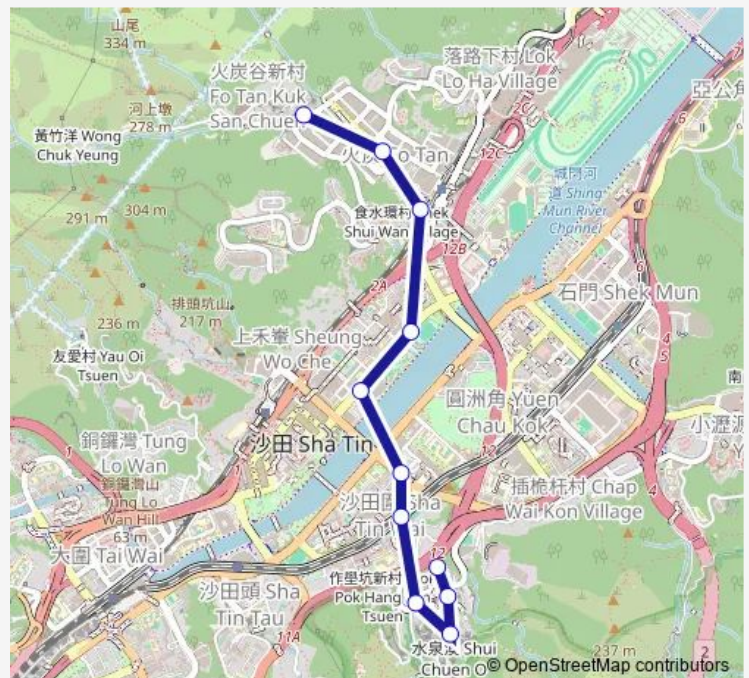

[Ctb] Chun Yeung Estate[[Kmb] FO TAN Chun Yeung Estate

[Ctb] MIN Fong Street, FO TAN Road[[Kmb] MIN Fong Street

[Ctb] FO TAN Tsuen, FO TAN Road[[Kmb] FO TAN Village[[Lwb] FO TAN Village

[Ctb] WO CHE Estate, Yuen WO Road[[Kmb] WO CHE Estate[[Lwb] WO CHE Estate

[Ctb] LEK Yuen Estate, Yuen WO Road[[Kmb] LEK Yuen Estate[[Lwb] LEK Yuen Estate

[Ctb] Greenfield Court, Shatin WAI Road[[Kmb+Ctb] Greenfield Court/
Greenfield Court, Shatin WAI Road[[Kmb] Greenfield Court[[Lwb] Greenfield Court

[Kmb] POK Hong BUS Terminus[[Lwb] POK Hong B/T[[Lwb] POK Hong BUS Terminus

[Ctb] Shing Chuen House Shui Chuen O Estate, POK Chuen Street[[Kmb+Ctb] Shing Chuen House/
Shing Chuen House Shui Chuen O Estate, POK Chuen Street[[Kmb] Shing Chuen House[[Lwb] Shing Chuen House

[Kmb] Ling Chuen House

[Kmb] Long Chuen House

[Ctb] Shui Chuen O Estate[[Kmb+Ctb] Shui Chuen O BUS Terminus/
Shui Chuen O Estate[[Kmb] Shui Chuen O B/T[[Lwb] Shui Chuen O B/T

Route schedule

[Ctb] Chun Yeung Estate[[Kmb] FO TAN Chun Yeung Estate — [Ctb] Shui Chuen O Estate[[Kmb+Ctb] Shui Chuen O BUS Terminus/
Shui Chuen O Estate[[Kmb] Shui Chuen O B/T[[Lwb] Shui Chuen O B/T

Monday	07:15-15:40
Tuesday	07:15-15:40
Wednesday	07:15-15:40
Thursday	07:15-15:40
Friday	07:15-15:40
Saturday	—
Sunday	—

Route info

Direction: [Ctb] Chun Yeung Estate[[Kmb] FO TAN Chun Yeung Estate

Stops: 11

Trip Duration: 0 hour 22 min