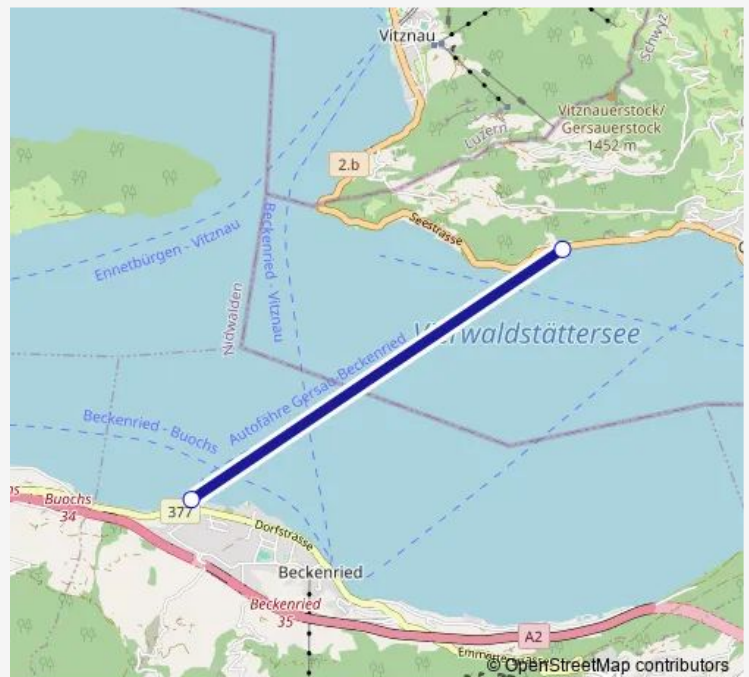

Ferry 38 FAE 38

[Go to website](#)

Direction

undefined — undefined

0 stops

[Open route schedule](#)

Route schedule

undefined — undefined

Monday	16:40
Tuesday	16:40
Wednesday	16:40
Thursday	16:40
Friday	16:40
Saturday	16:40
Sunday	16:40

Route info

Direction:

Stops: 0

Trip Duration: – min

38 — FAE 38

38 Ferry time schedules and route maps are available in an offline PDF at busmaps.com. Use the busmaps.com website to see live bus times, train schedule or subway schedule, and step-by-step directions for all public transit in Beckenried