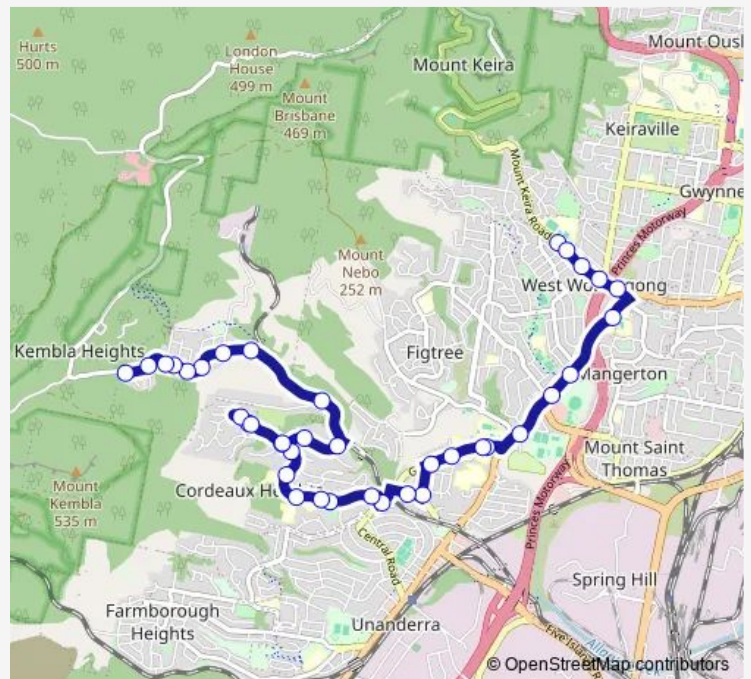

School Bus S091 Edmund Rice College to Mount Kembla via Cordeaux Heights

[Go to website](#)

**Direction**

Edmund Rice College, Mt Keira Rd — Cordeaux Rd After Araluen Av

38 stops

[Open route schedule](#)

- Edmund Rice College, Mt Keira Rd
- 92 Mt Keira Rd
- Mt Keira Rd At Hurt St
- Mt Keira Rd Opp Abercrombie St
- Mount Keira Rd Before Crown St
- The Illawarra Grammar School, Princes Hwy
- Princes Hwy Opp Thames St
- Figtree Grove Shopping Centre, Princes Hwy
- Princes Hwy Before Woodrow Pl
- Figtree Public School, Gibsons Rd
- Figtree Public School, Gibsons Rd
- Gibsons Rd Opp Figtree Private Hospital
- Gibsons Rd Before Amaroo Av
- Amaroo Av At Cordeaux Rd
- Cordeaux Rd Opp Gibsons Rd
- Central Rd At Leigh Cres
- Derribong Dr Opp Erlinya Pl
- Western Suburbs Community Preschool, Derribong Dr
- Unanderra Public School, Derribong Dr
- Derribong Dr After Patanga Pl

Route schedule

Edmund Rice College, Mt Keira Rd — Cordeaux Rd After Araluen Av

Monday	14:10
Tuesday	14:10
Wednesday	14:10
Thursday	14:10
Friday	14:10
Saturday	—
Sunday	—

Route info

Direction: Edmund Rice College, Mt Keira Rd

Stops: 38

Trip Duration: 0 hour 30 min

S091 — Edmund Rice College to Mount Kembla via Cordeaux Heights **BusMaps**

Derribong Dr Before Odenpa Rd

Derribong Dr Opp Deenyi Cl

Derribong Dr At Mungurra Hill Rd

Derribong Dr At Jarrah Cres

## Route info

Direction: Cordeaux Rd Opp Araluen Av

Stops: 40

Trip Duration: 0 hour 30 min

Gibsons Rd Opp Amaroo Av

Figtree Private Hospital, Gibsons Rd

Figtree High School, Gibsons Rd

Figtree High School, Gibsons Rd