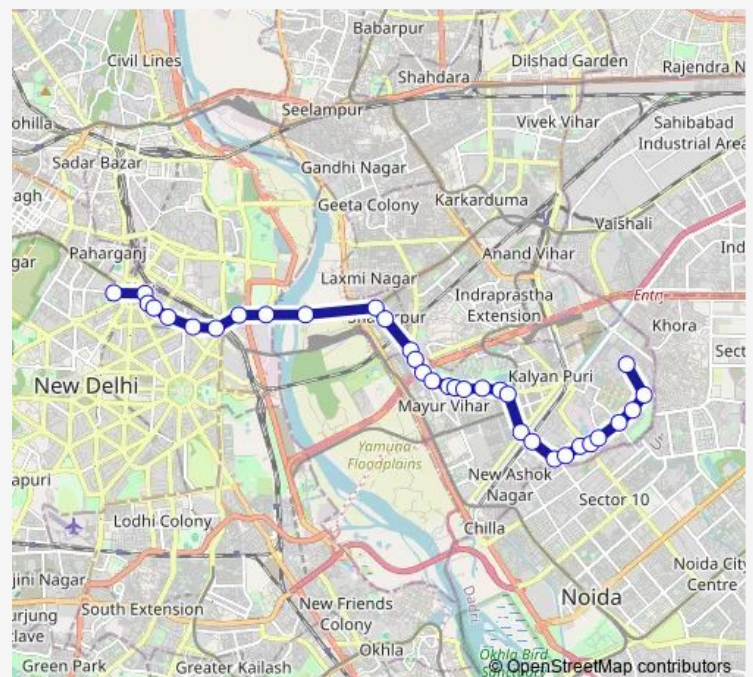

Thursday 05:42-21:18

Friday 05:42-21:18

Saturday 05:42-21:18

Sunday 05:42-21:18

Route info

Direction: Shivaji Stadium Terminal

Stops: 33

Trip Duration: 1 hour 2 min