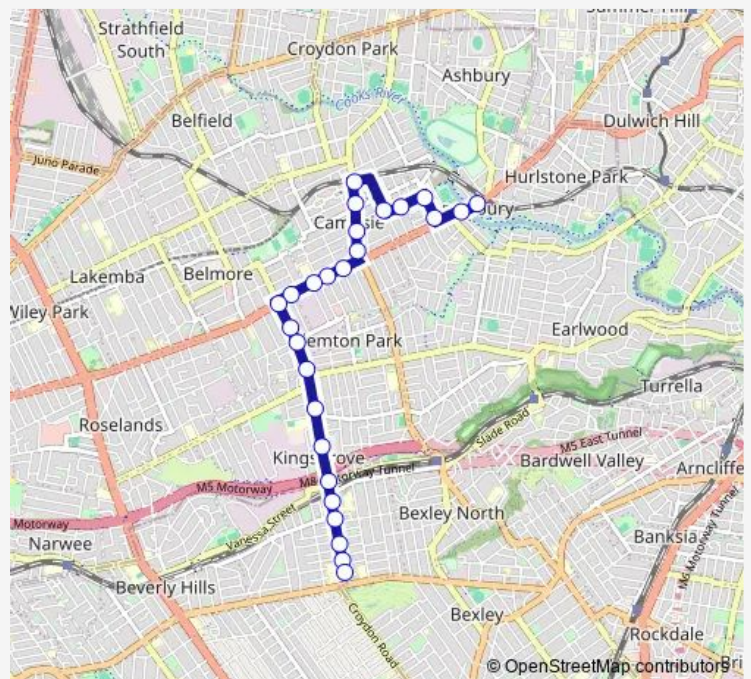

### Route schedule

Canterbury Station, Canterbury Rd, Stand F — Kingsgrove Rd Opp Kingsgrove High School

Monday 08:21

Tuesday 08:21

Wednesday 08:21

Thursday 08:21

Friday 08:21

Saturday —

### Route info

Direction: Canterbury Station, Canterbury Rd, Stand F

Stops: 26

Trip Duration: 0 hour 29 min

Kingsgrove Rd At Kingsgrove Av

Kingsgrove Shops, Kingsgrove Rd

Kingsgrove Rd At Edward St

Kingsgrove Rd At Rodgers Av