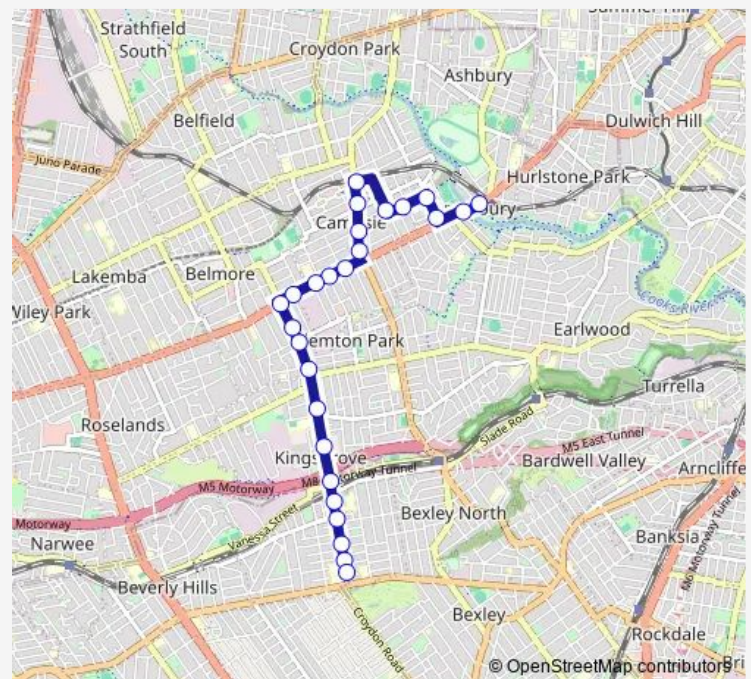

### Route schedule

Canterbury Station, Canterbury Rd, Stand F — Kingsgrove Rd Opp Kingsgrove High School

Monday 08:21

Tuesday 08:21

Wednesday 08:21

Thursday 08:21

Friday —

Saturday —

### Route info

Direction: Canterbury Station, Canterbury Rd, Stand F

Stops: 26

Trip Duration: 0 hour 29 min

638s — Canterbury Rd and Tincombe St, Canterbury to Kingsgrove High **BusMaps**

Kingsgrove Rd At Kingsgrove Av