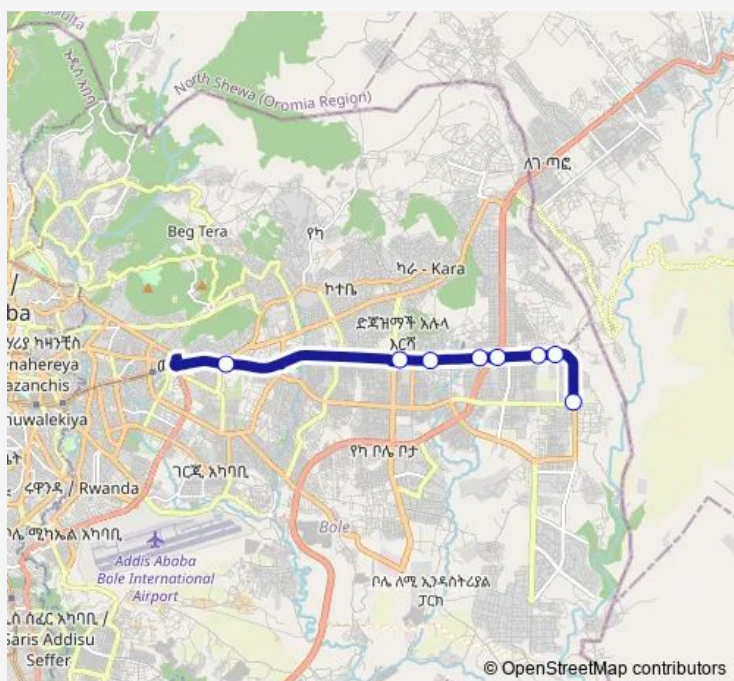

Bus AB049 Megenegna Terminal ↔ Ayat Chefe Condominium

[Go to website](#)

Direction

Century Mall — Ayat Chefe Condominium

8 stops

[Open route schedule](#)

Century Mall

Yetebaberut

Meri (Yetebaberut)

Cmc

Ayat Square

Feres Bet

Bono Meskid

Ayat Chefe Condominium

Route schedule

Century Mall — Ayat Chefe Condominium

Monday 06:00

Tuesday 06:00

Wednesday 06:00

Thursday 06:00

Friday 06:00

Saturday 06:00

Sunday 06:00

Route info

Direction: Century Mall

Stops: 8

Trip Duration: 0 hour 55 min

AB049 — Megenegna Terminal ↔ Ayat Chefe Condominium

Direction

Ayat Chefe Condominium — Management Institute

8 stops

[Open route schedule](#)