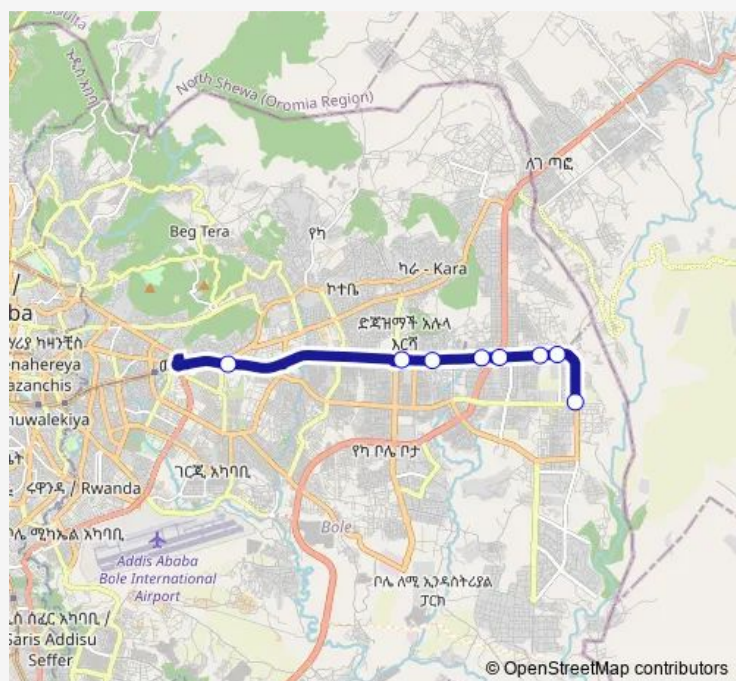

### Direction

Century Mall — Ayat Chefe Condominium

8 stops

[Open route schedule](#)

Century Mall

Yetebaberut

Meri (Yetebaberut)

Cmc

### Route schedule

Century Mall — Ayat Chefe Condominium

Monday 06:00

Tuesday 06:00

Wednesday 06:00

Thursday 06:00

Friday 06:00

Saturday 06:00

### Route info

Direction: Century Mall

Stops: 8

Trip Duration: 0 hour 55 min

Ab049 — Megenegna Terminal ↔ Ayat Chefe Condominium

**Direction**

Ayat Chefe Condominium — Management Institute

8 stops

[Open route schedule](#)

Ayat Chefe Condominium

Police Tabia

Tsebel

Ayat Train Station

Ayat Zone 2

Meri

St. Micheal Church