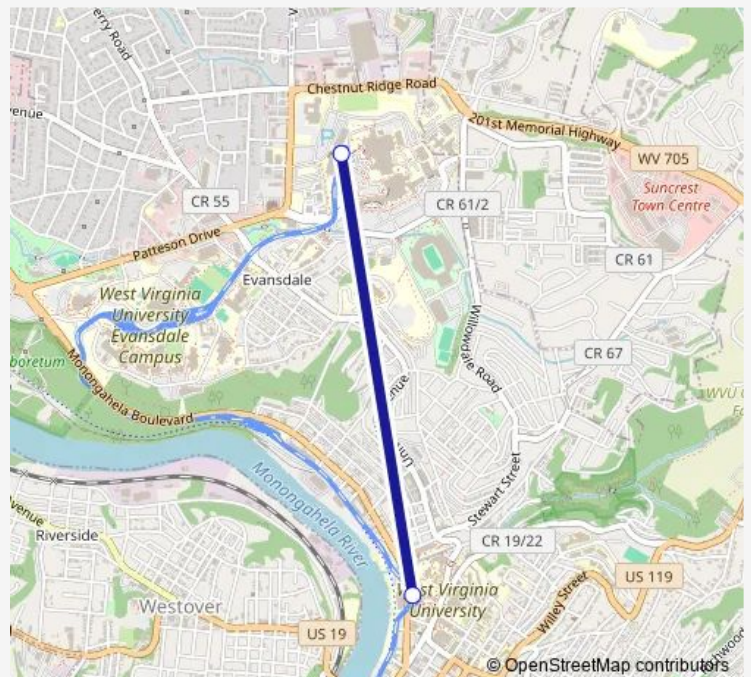

Tram BEE-HSC-Bee

[Go to website](#)

Direction

Hsc — Beechurst

2 stops

[Open route schedule](#)

Hsc

Beechurst

Route schedule

Hsc — Beechurst

Monday	06:30-22:00
Tuesday	06:30-22:00
Wednesday	06:30-22:00
Thursday	06:30-22:00
Friday	06:30-22:00
Saturday	06:30-22:00
Sunday	—

Route info

Direction: Hsc

Stops: 2

Trip Duration: 0 hour 15 min

■ BEE-HSC-Bee

BusMaps

BEE-HSC-Bee Tram time schedules and route maps are available in an offline PDF at busmaps.com. Use the busmaps.com website to see live bus times, train schedule or subway schedule, and step-by-step directions for all public transit in Morgantown