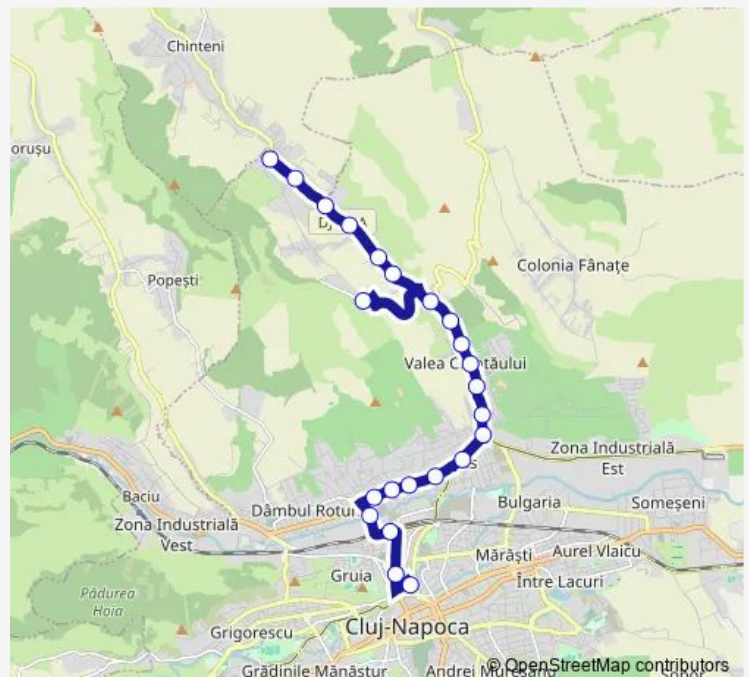

Saturday 06:25-18:30

Sunday 06:25-18:30

Route info

Direction: P-a M. Viteazul Est

Stops: 23

Trip Duration: 0 hour 35 min

39I — P-ta M. Viteazul - Catun

Lombul Mic

Cătun Est

Direction

Cătun Vest — Piaa Mihai Viteazul Est Sosire

22 stops

[Open route schedule](#)

Cătun Vest

Cluj Due Vest

Valea Chintăului

Thursday 05:30-22:00

Friday 05:30-22:00

Saturday 06:55-19:00

Sunday 06:55-19:00

Route info

Direction: Cătun Vest

Stops: 22

Trip Duration: 1 hour 20 min