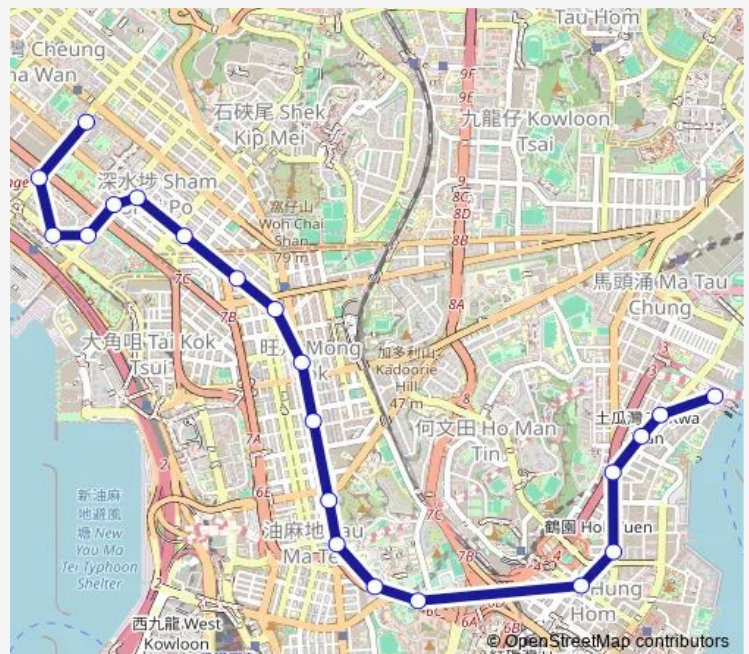

[Ctb] Argyle Centre, Nathan Road[[Kmb+Ctb] Mong KOK Station/
Argyle Centre, Nathan Road[[Kmb] Mong KOK Station

[Ctb] SOY Street, Nathan Road[[Kmb] SOY Street Mong Kok

[Ctb] MAN Ming Lane, Nathan Road[[Kmb+Ctb] MAN Ming Lane YAU MA TEI/
Man Ming Lane, Nathan Road[[Kmb] MAN Ming Lane YAU MA Tei

Route schedule

[Kmb] Cheung SHA WAN (LAI KOK Estate) BUS Terminus — [Kmb+Ctb] Kowloon City Ferry BUS Terminus/
Kowloon City Ferry Pier[[Kmb] Kowloon City Ferry BUS Terminus

Monday	06:00-08:05
Tuesday	06:00-08:05
Wednesday	06:00-08:05
Thursday	06:00-08:05
Friday	06:00-08:05
Saturday	06:00-23:30
Sunday	06:00-23:30

Route info

Direction: [Kmb] Cheung SHA WAN (LAI KOK Estate) BUS Terminus

Stops: 21

Trip Duration: 0 hour 37 min

[Kmb+Ctb] Public Square Street YAU MA TEI/
Public Square Street, Nathan Road[[Kmb] Public Square Street YAU MA Tei