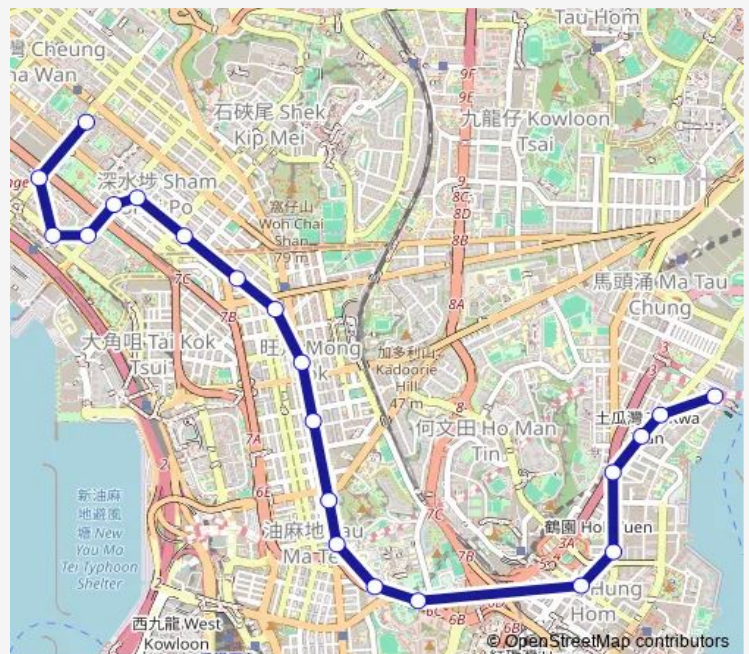

[Ctb] Argyle Centre, Nathan Road[[Kmb+Ctb] Mong KOK Station/
Argyle Centre, Nathan Road[[Kmb] Mong KOK Station

[Ctb] SOY Street, Nathan Road[[Kmb] SOY Street Mong Kok

[Ctb] MAN Ming Lane, Nathan Road[[Kmb+Ctb] MAN Ming Lane YAU MA TEI/
Man Ming Lane, Nathan Road[[Kmb] MAN Ming Lane YAU MA Tei

Route schedule

[Kmb] Cheung SHA WAN (LAI KOK Estate) BUS Terminus — [Kmb+Ctb] Kowloon City Ferry BUS Terminus/
Kowloon City Ferry Pier[[Kmb] Kowloon City Ferry BUS Terminus

Monday	06:00-08:05
Tuesday	06:00-08:05
Wednesday	06:00-08:05
Thursday	06:00-08:05
Friday	06:00-08:05
Saturday	06:00-23:30
Sunday	06:00-23:30

Route info

Direction: [Kmb] Cheung SHA WAN (LAI KOK Estate) BUS Terminus

Stops: 21

Trip Duration: 0 hour 41 min

[Kmb+Ctb] Public Square Street YAU MA TEI/
Public Square Street, Nathan Road[[Kmb] Public Square Street YAU MA Tei