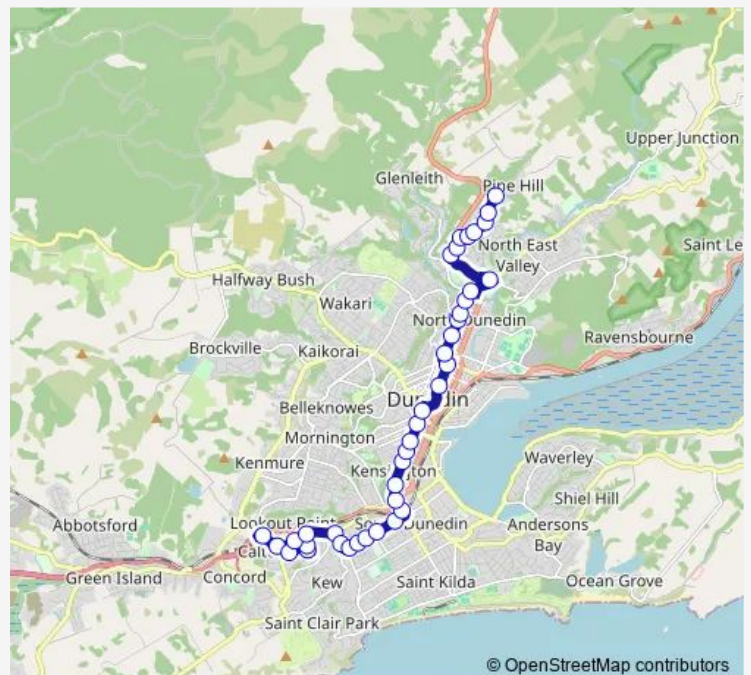

Ryehill St, 62

Ryehill St, 6

Sidey St, 36

South Rd, 438

South Rd, 400

David St, 3

David St, 51

Hillside Rd, 618

Hillside Rd, 520

Hillside Rd, 482

Hillside Rd, 406

Hillside Rd, 200

King Edward St, 101

King Edward St, 19

Princes St, opposite Jean Mclean Pavilion

Princes St, Go Bus Depot

Thursday 07:00-09:40

Friday 07:00-09:40

Saturday —

Sunday —

Route info

Direction: South Rd, 545

Stops: 39

Trip Duration: 0 hour 40 min

© OpenStreetMap contributors

6F — Calton Hill - City - Pine Hill via Hillside Rd

BusMaps

Princes St, 138

Bus Hub Stop E

Hospital North

George St, Knox Church garden

George St, 607