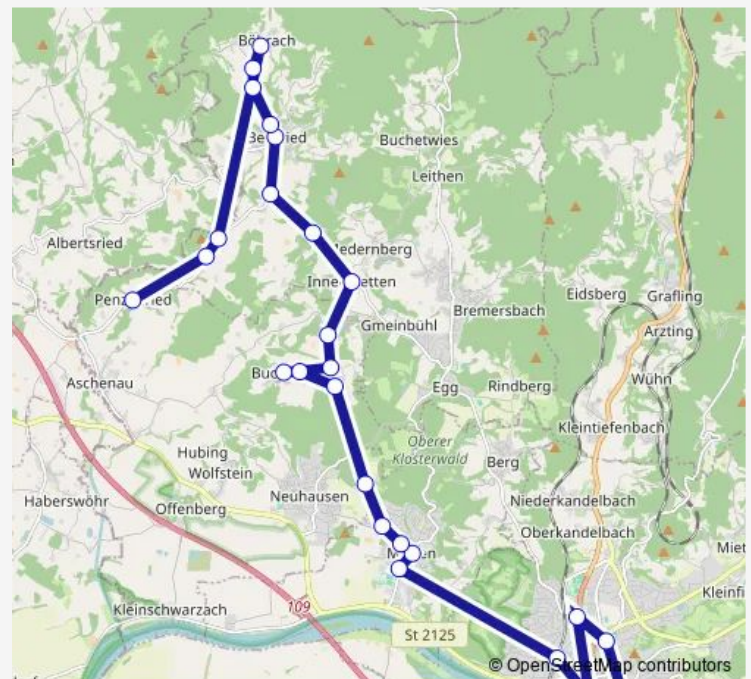

### Route schedule

Deggendorf, Stadtfeldstr. 14 — Böbrach

Monday 12:15

Tuesday 12:15

Wednesday 12:15

Thursday 12:15

Friday 12:15

Saturday —

### Route info

Direction: Deggendorf, Stadtfeldstr. 14

Stops: 23

Trip Duration: 0 hour 39 min

4113

Krin

Böbrach

## Direction

Deggendorf, Maria Ward Platz — Penzenried

26 stops

[Open route schedule](#)

Deggendorf, Maria Ward Platz

Deggendorf, Busbahnhof

Deggendorf, Stadtfeldstr. 14

Deggendorf, Schulzentrum

## Route info

Direction: Deggendorf, Maria Ward Platz

Stops: 26

Trip Duration: 0 hour 50 min