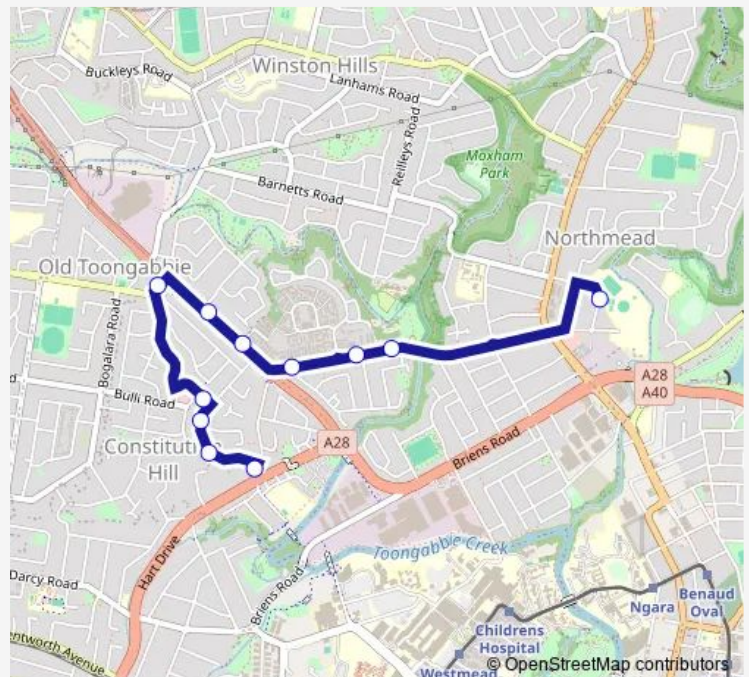

Constitution Rd After Ferndale CI

Constitution Rd Opp Michelle Dr

Emma Cres Before Hollis St

Fitzwilliam Rd At Greenleaf St

Old Windsor Rd At Faulkner St

Old Windsor Rd Before Hammers Rd

Hammers Rd Opp Sherwood St

Hammers Rd Opp Harrison St

Hammers Rd Opp Hood Lane

Northmead High School, Fletcher St

Route schedule

Ferndale CI At Constitution Rd — Northmead High School, Fletcher St

Monday 07:10

Tuesday 07:10

Wednesday 07:10

Thursday 07:10

Friday 07:10

Saturday —

Sunday —

Route info

Direction: Ferndale CI At Constitution Rd

Stops: 11

Trip Duration: 0 hour 25 min