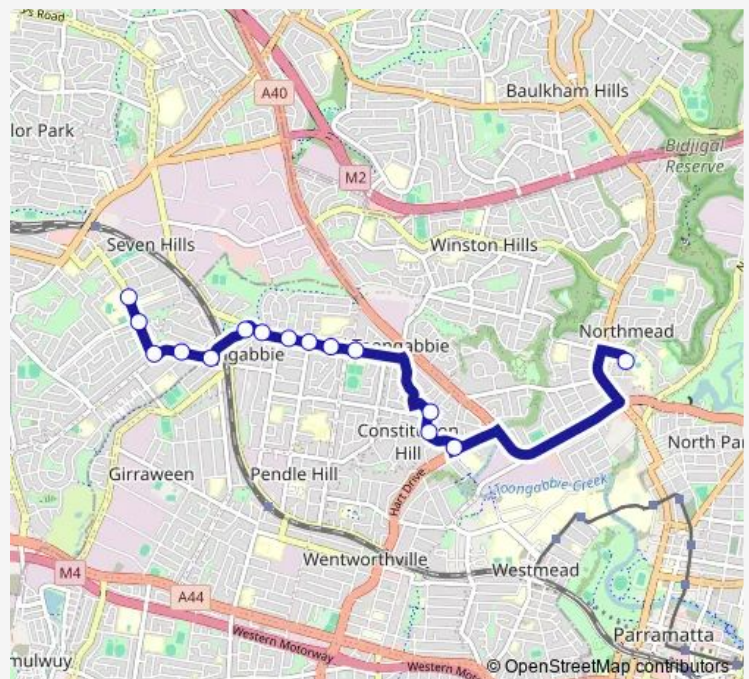

Best Rd Opp Mackenzie Bvd

Best Rd At Cornelia Rd

Cornelia Rd Opp Metella Rd

Cornelia Rd Opp Portico Plaza Shopping Centre

Wentworth Av Before Station Rd

Fitzwilliam Rd Opp Lamonerie St

Fitzwilliam Rd Opp Willmot Av

Fitzwilliam Rd Opp Bungaree Rd

Fitzwilliam Rd After Rausch St

Fitzwilliam Rd Opp Toongabbie Public School

Emma Cres At Constitution Rd

Constitution Rd After Michelle Dr

Ferndale Cl At Hart Dr

Northmead High School, Fletcher St

Route schedule

Best Rd Opp The Hills Sports High School — Northmead High School, Fletcher St

Monday	07:03
Tuesday	07:03
Wednesday	07:03
Thursday	07:03
Friday	07:03
Saturday	—
Sunday	—

Route info

Direction: Best Rd Opp The Hills Sports High School

Stops: 15

Trip Duration: 0 hour 32 min

2053 — The Hills Sports HS to Northmead Hs

2053 School Bus time schedules and route maps are available in an offline PDF at busmaps.com. Use the busmaps.com website to see live bus times, train schedule or subway schedule, and step-by-step directions for all public transit in Parramatta