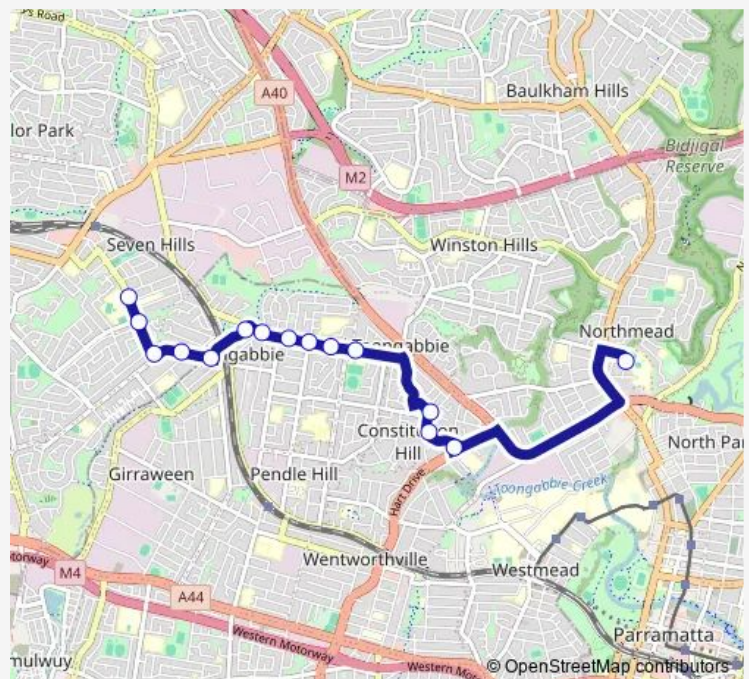

Best Rd Opp Mackenzie Bvd

Best Rd At Cornelia Rd

Cornelia Rd Opp Metella Rd

Cornelia Rd Opp Portico Plaza Shopping Centre

Wentworth Av Before Station Rd

Fitzwilliam Rd Opp Lamonerie St

Fitzwilliam Rd Opp Willmot Av

Fitzwilliam Rd Opp Bungaree Rd

Fitzwilliam Rd After Rausch St

Fitzwilliam Rd Opp Toongabbie Public School

Emma Cres At Constitution Rd

Constitution Rd After Michelle Dr

Ferndale Cl At Hart Dr

Northmead High School, Fletcher St

Route schedule

Best Rd Opp The Hills Sports High School — Northmead High School, Fletcher St

Monday 07:03

Tuesday 07:03

Wednesday 07:03

Thursday 07:03

Friday 07:03

Saturday —

Sunday —

Route info

Direction: Best Rd Opp The Hills Sports High School

Stops: 15

Trip Duration: 0 hour 32 min

2053 — The Hills Sports HS to Northmead Hs

2053 School Bus time schedules and route maps are available in an offline PDF at busmaps.com. Use the busmaps.com website to see live bus times, train schedule or subway schedule, and step-by-step directions for all public transit in Parramatta