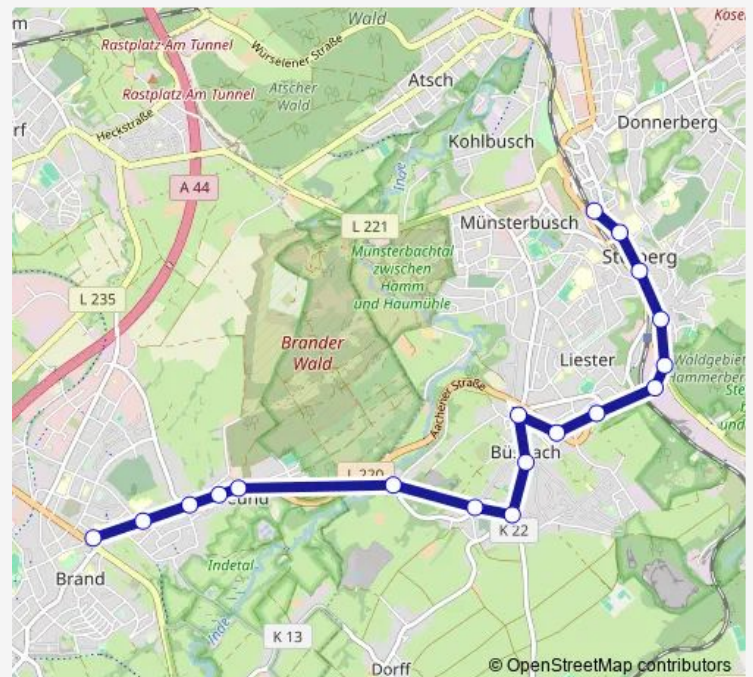

Direction

Aachen, Brand — Stolberg, Mühlener Bahnhof (Bus)

18 stops

[Open route schedule](#)

Aachen, Brand

Aachen, Brand Kolpingstraße

Aachen, Brand Eilendorfer Straße

Aachen, Brand Goertzbrunnstraße

Stolberg, Finkensief

Stolberg, Finkensief

Stolberg, Altstadt (Bus)

Stolberg, Rathaus (Bus)

Stolberg, Rosental

Stolberg, Mühlener Bahnhof (Bus)

Route schedule

Aachen, Brand — Stolberg, Mühlener Bahnhof (Bus)

Monday	—
Tuesday	13:50
Wednesday	—
Thursday	—
Friday	13:50
Saturday	—
Sunday	—

Route info

Direction: Aachen, Brand

Stops: 18

Trip Duration: 0 hour 23 min

25v Metro time schedules and route maps are available in an offline PDF at busmaps.com. Use the busmaps.com website to see live bus times, train schedule or subway schedule, and step-by-step directions for all public transit in Stolberg