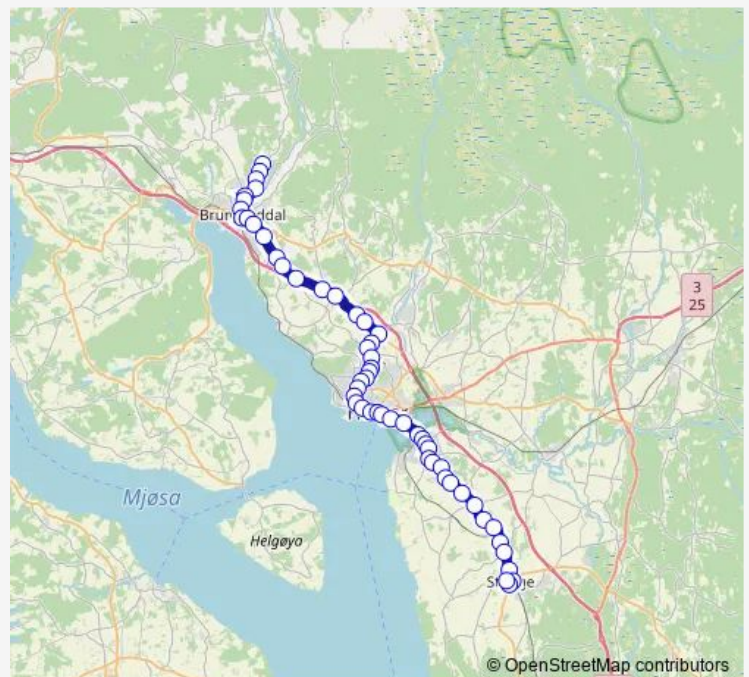

Thursday 06:02-22:36

Friday 06:02-02:36⁺¹

Saturday 08:36-02:36⁺¹

Sunday 13:36-21:36

Route info

Direction: Navneberget

Stops: 52

Trip Duration: 1 hour 7 min

■ B23 — Stange-Hamar-Brumunddal

Hamar skystasjon

Kvartal 48

Stortorget

Bryggeriet

Øysteins gate

Maxi

Svartoldervegen