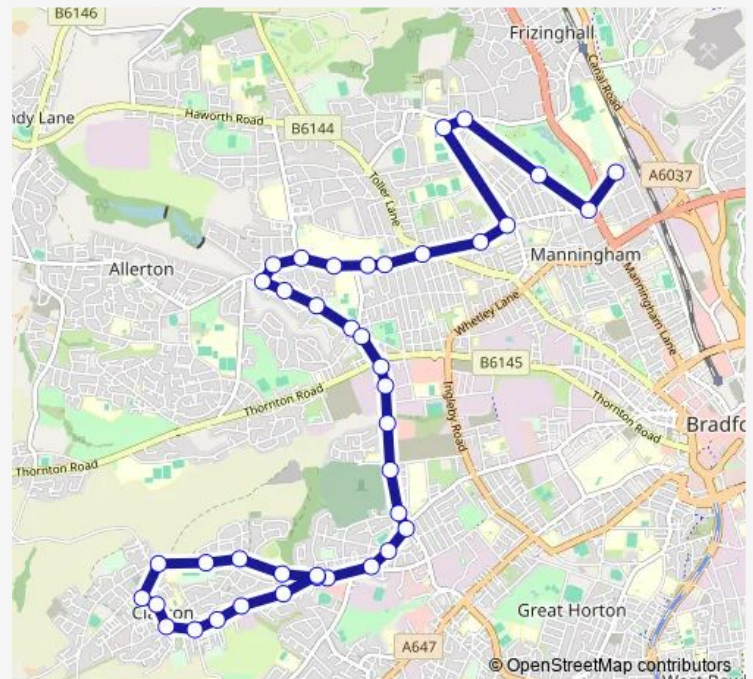

### Route schedule

St Joseph's College — Scholemoor Avenue

Monday 15:15

Tuesday 15:15

Wednesday 15:15

Thursday 15:15

Friday 15:15

Saturday —

### Route info

Direction: St Joseph's College

Stops: 40

Trip Duration: 0 hour 45 min

■ B23 — Clayton - St Bedes

Cemetery Road Glendare Rd

Cemetery Road Necropolis Rd

Cemetery Road

## Route info

Direction: Scholemoor Avenue

Stops: 41

Trip Duration: 0 hour 55 min

Allerton Road Crow Tree Ln

Allerton Road Yew Tree Ave

Allerton Road Pearson Ln

Pearson Lane