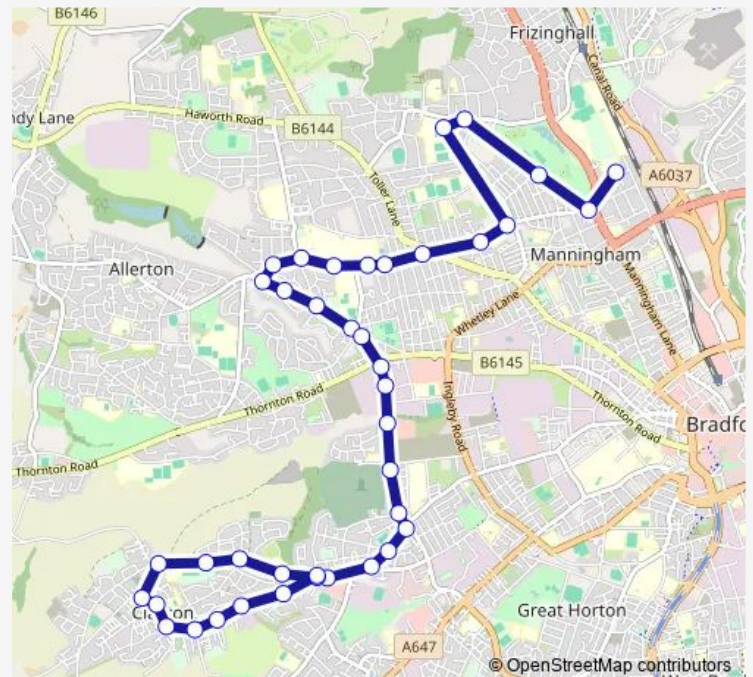

Thursday 15:15

Friday 15:15

Saturday —

Sunday —

Route info

Direction: St Joseph's College

Stops: 40

Trip Duration: 0 hour 45 min

Saturday —

Sunday —

Route info

Direction: Scholemoor Avenue

Stops: 41

Trip Duration: 0 hour 55 min

Allerton Road Crow Tree Ln

Allerton Road Yew Tree Ave