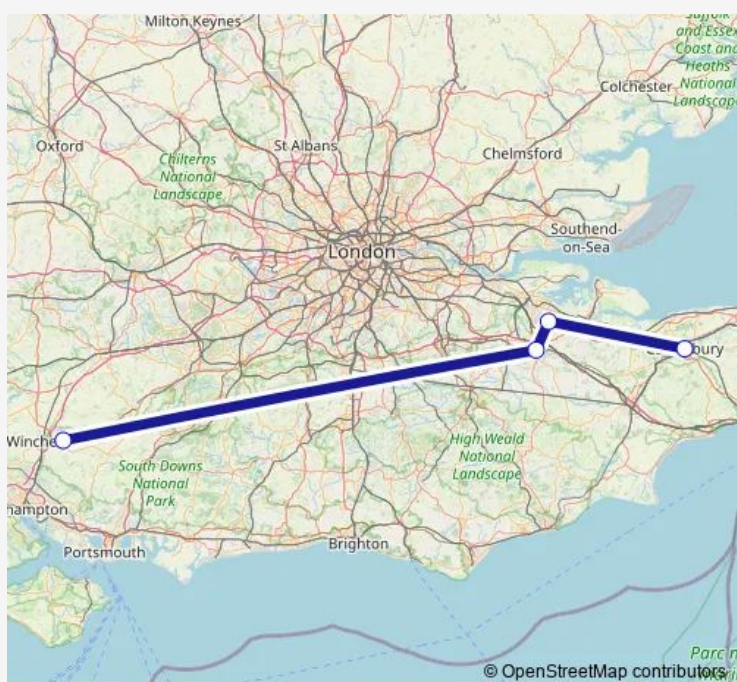

### Direction

Bus Station,departures — Boomtown Fair Matterley Estate

4 stops

[Open route schedule](#)

Bus Station,departures

Hempstead Valley Shopping Centre,Stop C

King Street,Stop G

Boomtown Fair Matterley Estate

### Route schedule

Bus Station,departures — Boomtown Fair Matterley Estate

Monday	—
Tuesday	—
Wednesday	10:30-12:30
Thursday	10:30
Friday	—
Saturday	—
Sunday	—

### Route info

Direction: Bus Station,departures

Stops: 4

Trip Duration: 3 hour 30 min

■ B23 — Bus Station, Canterbury-Boomtown Fair Matterley Estate, Boomtown Fai