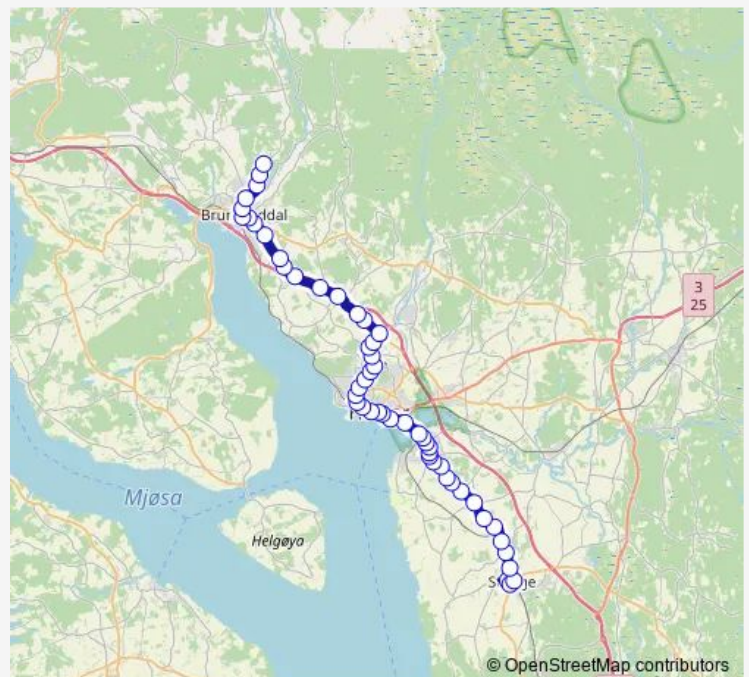

Kjonerud

Vika

Espern

Route schedule

Navneberget — Fossumfeltet snuplass

Monday	06:02-22:36
Tuesday	06:02-22:36
Wednesday	06:02-22:36
Thursday	06:02-22:36
Friday	06:02-02:36 ⁺¹
Saturday	08:36-02:36 ⁺¹
Sunday	13:36-21:36

Route info

Direction: Navneberget

Stops: 52

Trip Duration: 1 hour 7 min

■ B23 — Stange-Hamar-Brumunddal

Hamar skystasjon

Kvartal 48

Stortorget