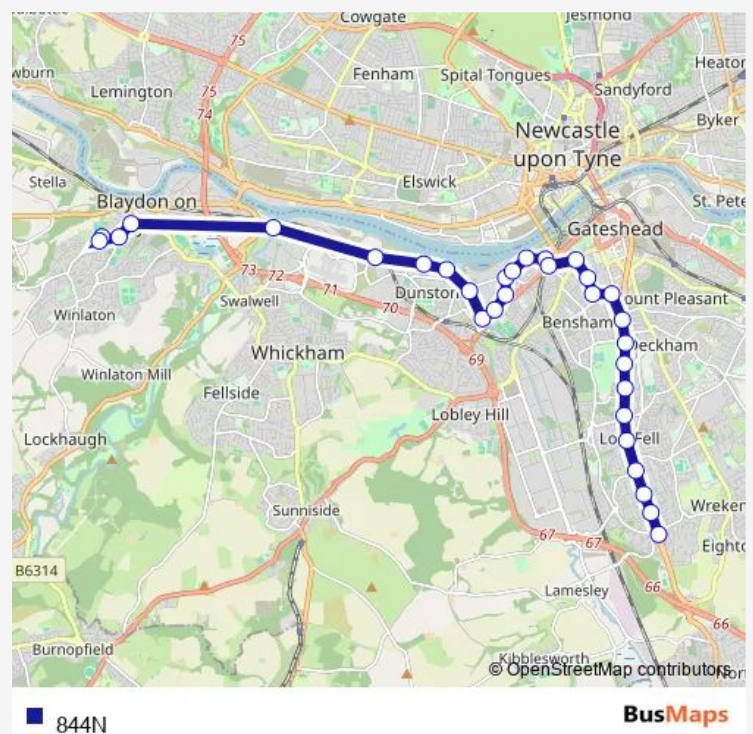

Derwentwater Road-Pitz

Johnson Street

Yetholm Road

Rose Street

Rose Street-Morrison Street

Tyne Road

Cuthbert Street

Bensham Road - Coatsworth Road

Thursday —

Friday 15:00

Saturday —

Sunday —

Route info

Direction: St Thomas More RC Academy

Stops: 31

Trip Duration: 0 hour 35 min

Prince Consort Road - Shipcote Lane

Durham Road Saltwell Park

Durham Road-Valley View

Durham Road-Musgrave School

Durham Road - Beaconsfield Road

Durham Road-Engine Lane

Durham Road-Library

Durham Road-Cedars Green