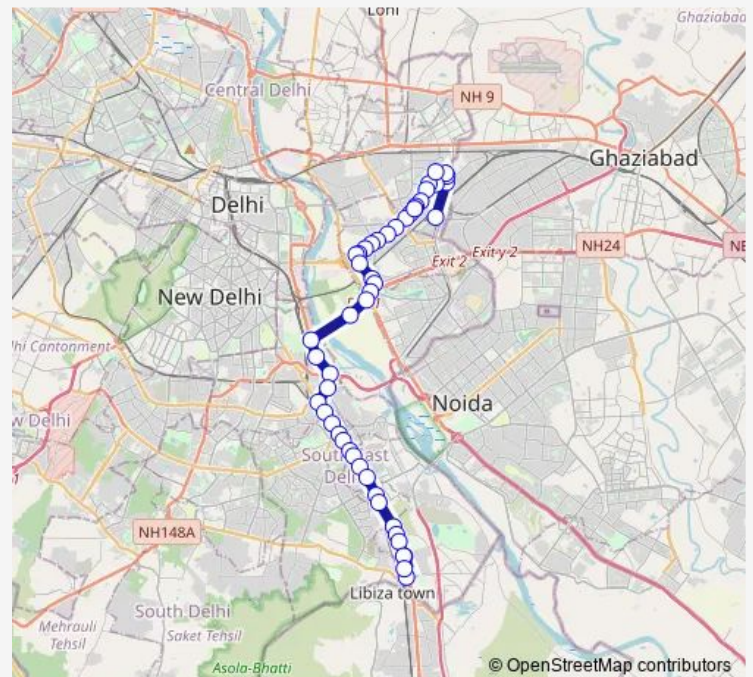

Shakarpur

Laxmi Nagar

Laxmi Nagar Metro Station

Route schedule

Anand Vihar Isbt Terminal — Badarpur Village

Monday 04:40-22:13

Tuesday 04:40-22:13

Wednesday 04:40-22:13

Thursday 04:40-22:13

Friday 04:40-22:13

Saturday 04:40-22:13

Sunday 04:40-22:13

Route info

Direction: Anand Vihar Isbt Terminal

Stops: 49

Trip Duration: 1 hour 53 min