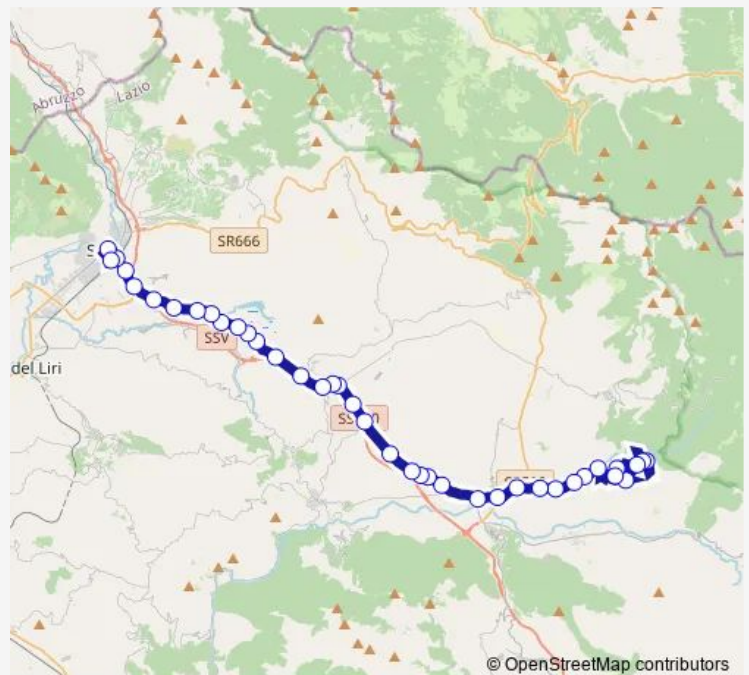

Wednesday 16:00

Thursday 16:00

Friday 16:00

Saturday 16:00

Sunday —

**Route info**

Direction: Picinisco | Via Marconi # f7730

Stops: 39

Trip Duration: 0 hour 40 min

© OpenStreetMap contributors

Picinisco - Sora # So178d

Vicalvi | Via Vandra Via Stradone # f7799

Vicalvi | Via Vandra Via Piliero # f7390

Vicalvi | Via Vandra Via Roselli # f7391