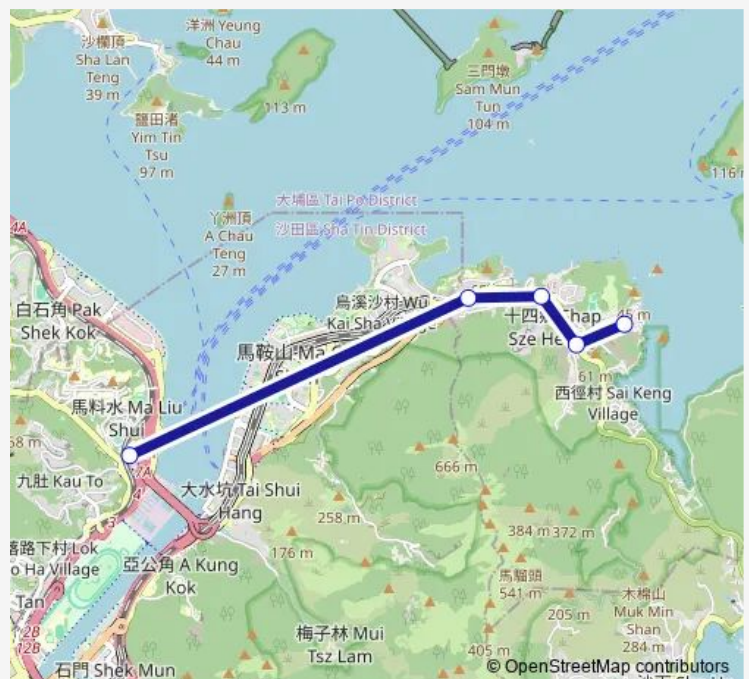

SAI SHA Road, Near TAI Tung

SAI SHA Road, Near NAI Chung

SAI SHA Road, Opposite Symphony Bay

University Station BUS Terminus

Route schedule

Tseng TAU Tsuen — University Station BUS Terminus

Monday	07:00
Tuesday	07:00
Wednesday	07:00
Thursday	07:00
Friday	07:00
Saturday	—
Sunday	—

Route info

Direction: Tseng TAU Tsuen

Stops: 5

Trip Duration: 0 hour 14 min

807s — University Station BUS Terminus - Tseng TAU Tsuen (Supplementary Service)

Direction

University Station BUS Terminus — Tseng TAU Tsuen

5 stops

[Open route schedule](#)

University Station BUS Terminus

SAI SHA Road, Outside Symphony BAY Villa Concerto

SAI SHA Road, HK Baptist Theological Seminary

SAI SHA Road, Near TAI Tung

Tseng TAU Tsuen

Route schedule

University Station BUS Terminus — Tseng TAU Tsuen

Monday	06:45
Tuesday	06:45
Wednesday	06:45
Thursday	06:45
Friday	06:45
Saturday	—
Sunday	—

Route info

Direction: University Station BUS Terminus

Stops: 5

Trip Duration: 0 hour 14 min