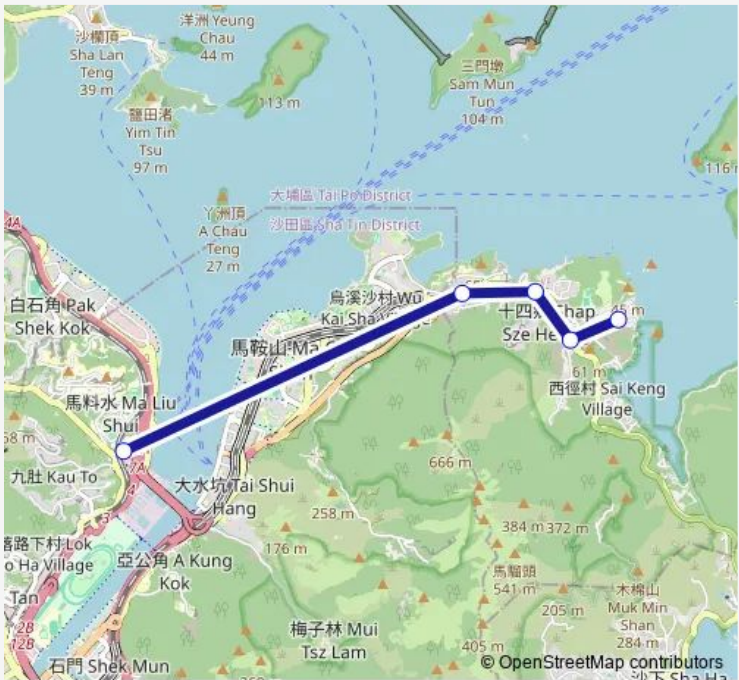

Bus 807S University Station BUS Terminus - Tseng TAU Tsuen (Supplementary Service)

[Go to website](#)

Direction
TSENG TAU TSUEN — UNIVERSITY STATION BUS TERMINUS

5 stops

[Open route schedule](#)

- TSENG TAU TSUEN
- SAI SHA ROAD, NEAR TAI TUNG
- SAI SHA ROAD, NEAR NAI CHUNG
- SAI SHA ROAD, OPPOSITE SYMPHONY BAY
- UNIVERSITY STATION BUS TERMINUS

Route schedule
TSENG TAU TSUEN — UNIVERSITY STATION BUS TERMINUS

Monday	07:00
Tuesday	07:00
Wednesday	07:00
Thursday	07:00
Friday	07:00
Saturday	—
Sunday	—

Route info

Direction: TSENG TAU TSUEN

Stops: 5

Trip Duration: 0 hour 14 min

■ 807S — University Station BUS Terminus - Tseng TAU Tsuen (Supplementary Service) **BusMaps**

Direction

UNIVERSITY STATION BUS TERMINUS — TSENG TAU TSUEN

5 stops

[Open route schedule](#)

UNIVERSITY STATION BUS TERMINUS

Monday 06:45

Tuesday 06:45

Wednesday 06:45

Thursday 06:45

Friday 06:45

Saturday —

Sunday —

Route info