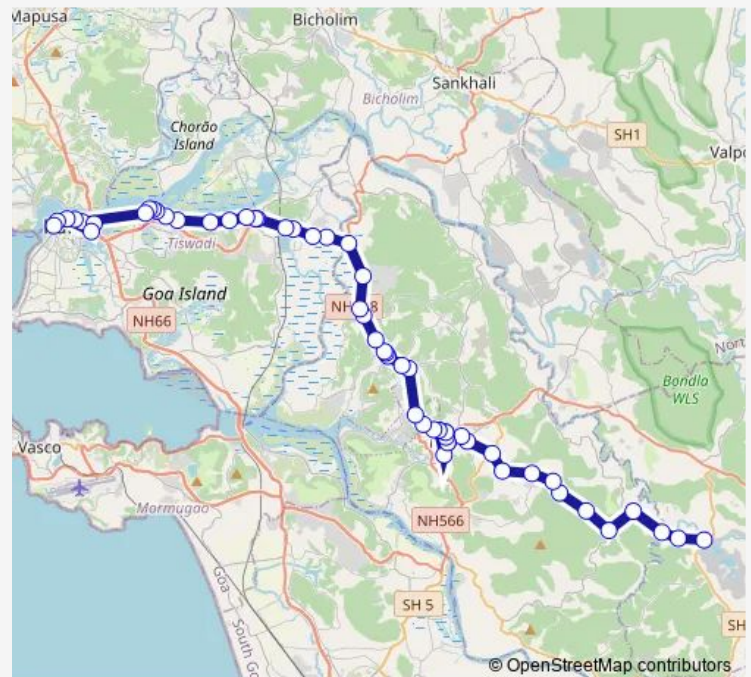

Thursday 07:30

Friday 07:30

Saturday 07:30

Sunday 07:30

Route info

Direction: Codli Tisk

Stops: 57

Trip Duration: 1 hour 30 min