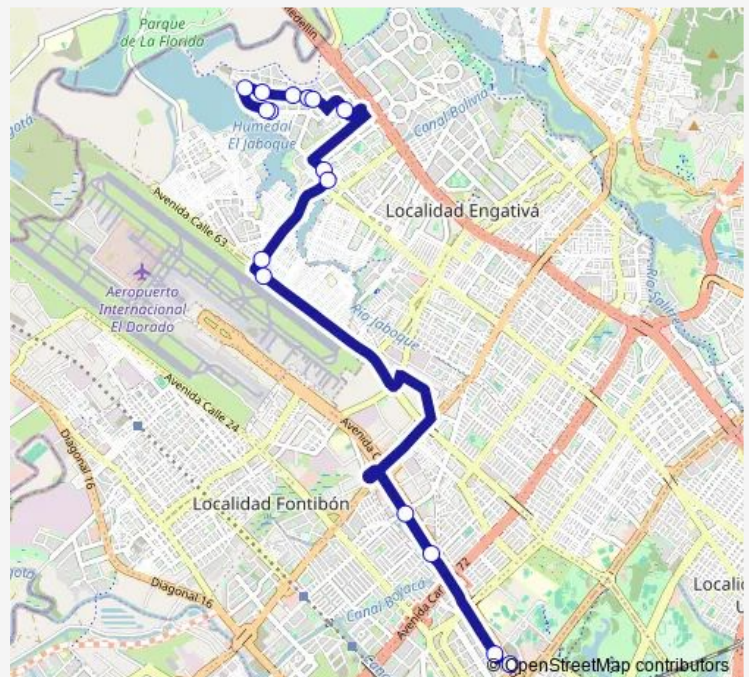

### Direction

DG 77 - TV 120a — AC 26 - KR 68B Bis

16 stops

[Open route schedule](#)

DG 77 - TV 120a

DG 77 - TV 120a

TV 129 - DG 77b

CL 72F - KR 113a

### Route schedule

DG 77 - TV 120a — AC 26 - KR 68B Bis

Monday 04:00-13:24

Tuesday 04:00-13:24

Wednesday 04:00-13:24

Thursday 04:00-13:24

Friday 04:00-13:24

Saturday 04:00-13:24

### Route info

Direction: DG 77 - TV 120a

Stops: 16

Trip Duration: 10 hour 34 min

\_T31 Bus time schedules and route maps are available in an offline PDF at [busmaps.com](https://busmaps.com). Use the [busmaps.com](https://busmaps.com) website to see live bus times, train schedule or subway schedule, and step-by-step directions for all public transit in Bogota