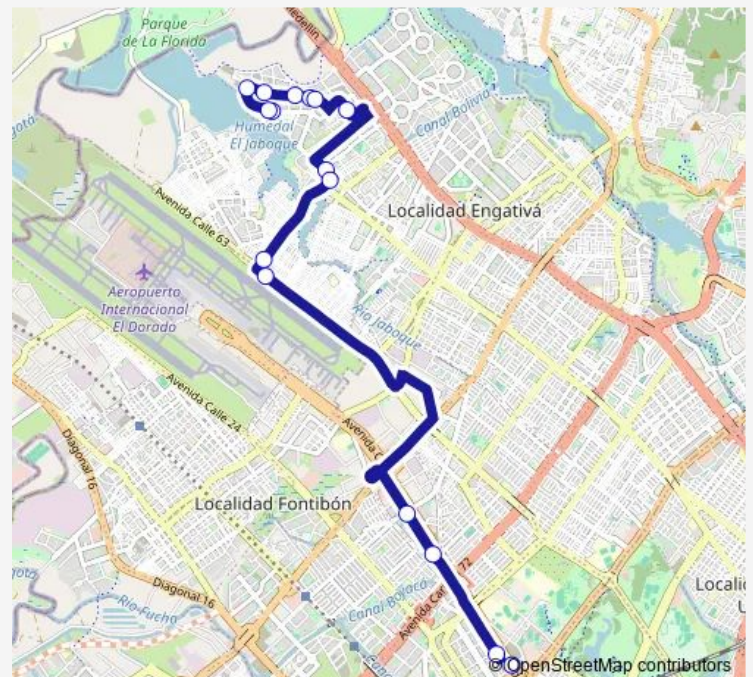

### Direction

DG 77 - TV 120a — AC 26 - KR 68B Bis

16 stops

[Open route schedule](#)

DG 77 - TV 120a

DG 77 - TV 120A

TV 129 - DG 77b

TV 123A - DG 77B

### Route schedule

DG 77 - TV 120a — AC 26 - KR 68B Bis

Monday 04:00-13:24

Tuesday 04:00-13:24

Wednesday 04:00-13:24

Thursday 04:00-13:24

Friday 04:00-13:24

Saturday 04:00-13:24

### Route info

Direction: DG 77 - TV 120a

Stops: 16

Trip Duration: 10 hour 34 min

\_T31 Bus time schedules and route maps are available in an offline PDF at [busmaps.com](https://busmaps.com). Use the [busmaps.com](https://busmaps.com) website to see live bus times, train schedule or subway schedule, and step-by-step directions for all public transit in Bogota