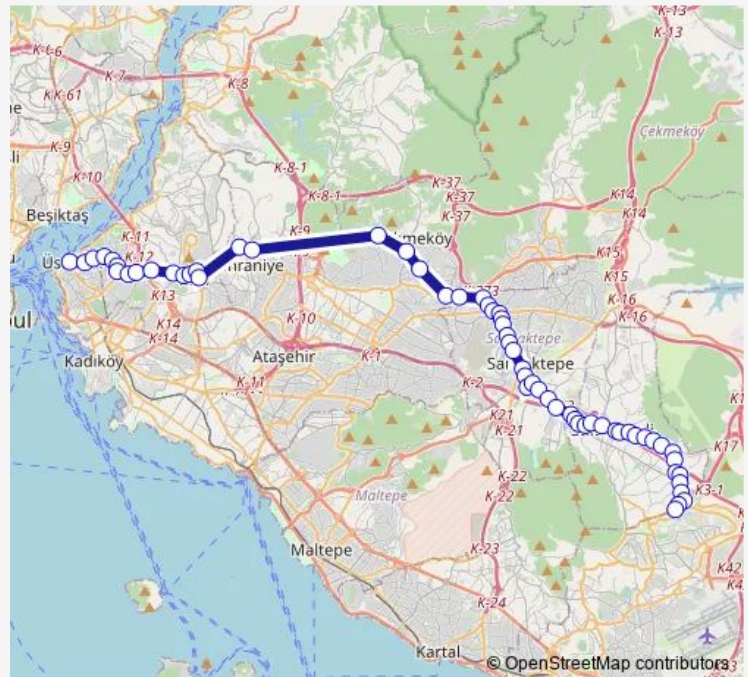

Friday 05:45-24:00

Saturday 06:00-23:45

Sunday 06:00-23:36

Route info

Direction: ÜSKÜDAR MARMARAY

Stops: 60

Trip Duration: 1 hour 21 min

■ 11ÜS — Üsküdar Marmaray - Sultanbeyli Peronlar