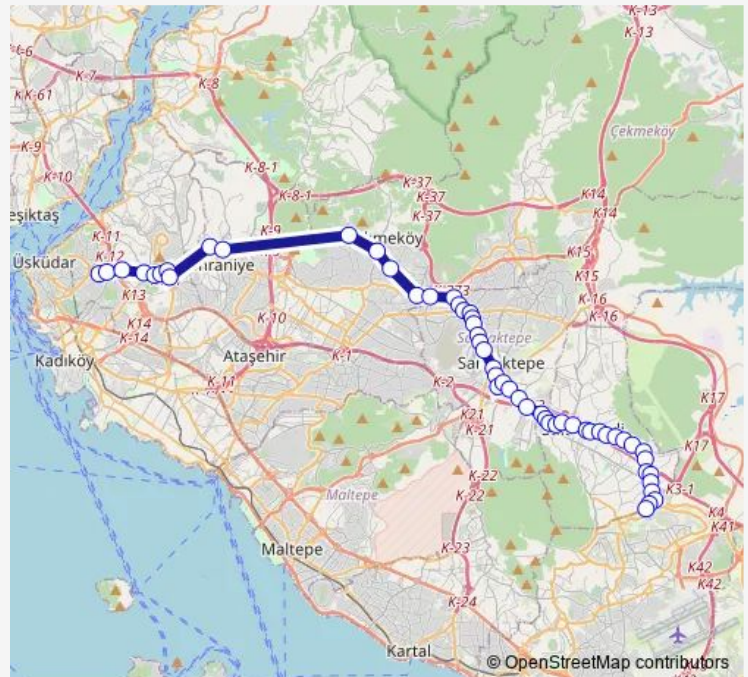

## Route schedule

**SULTANBEYLİ PERONLAR — ALTUNİZADE METROBÜS**

Monday	14:15-15:05
Tuesday	14:15-15:05
Wednesday	14:15-15:05
Thursday	14:15-15:05
Friday	14:15-15:05
Saturday	15:04-17:30
Sunday	—

## Route info

Direction: SULTANBEYLİ PERONLAR

Stops: 47

Trip Duration: 1 hour 12 min

■ 11ÜS — Şehit Erol Olçok - Sultanbeyli Peronlar

**BusMaps**

ŞEHİT SELİM TOPAL

BAKKAL