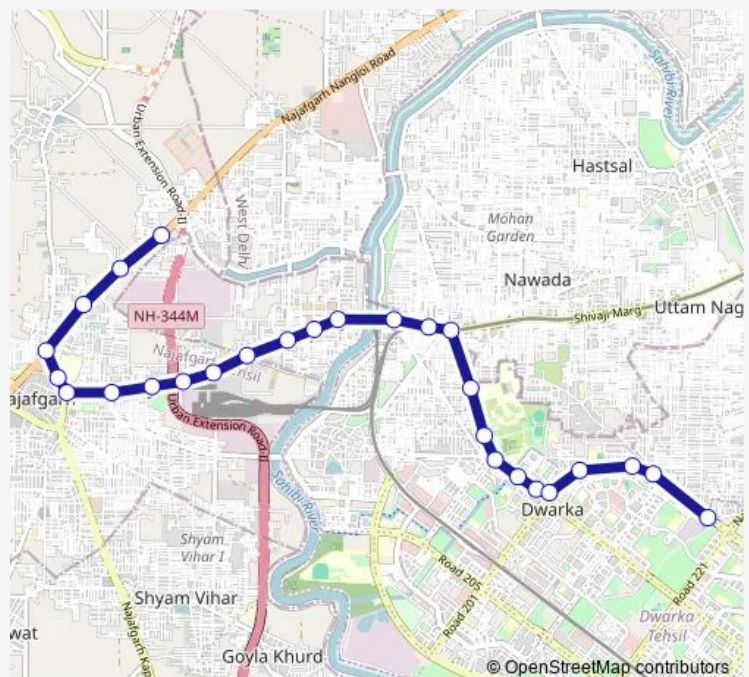

Thursday 06:15-21:11

Friday 06:15-21:11

Saturday 06:15-21:11

Sunday 06:15-21:11

Route info

Direction: Dichau Kalan Depot

Stops: 27

Trip Duration: 0 hour 45 min

764mvstlup

Dwarka Sec 13-3 Xing

Dwarka Sec 3/4

DPS Matiyala

Matiyala Xing

Raja Puri

Madhu Vihar

764mvstlup Bus time schedules and route maps are available in an offline PDF at busmaps.com. Use the busmaps.com website to see live bus times, train schedule or subway schedule, and step-by-step directions for all public transit in New Delhi